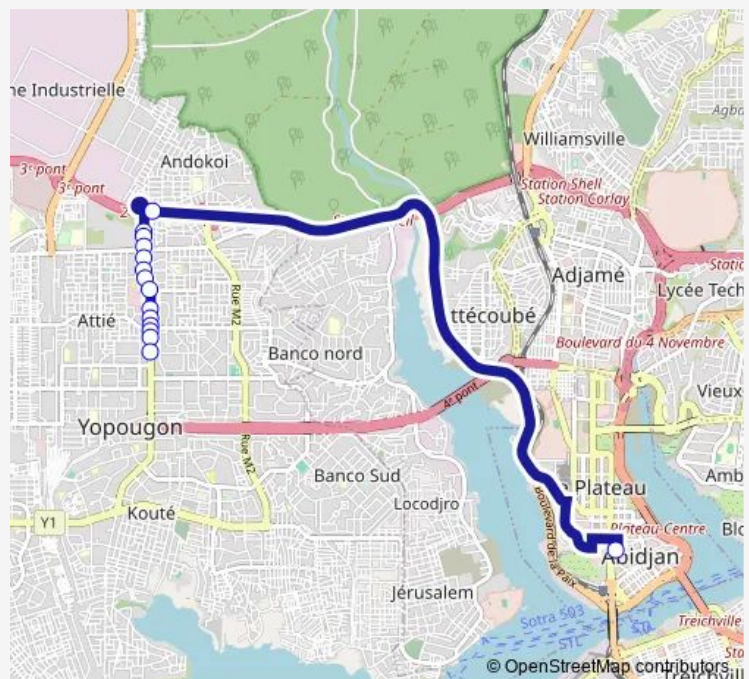

CIE Kenya

Keneya

Station Ola

Dialogue

William-Ponty

Route schedule

Super U Abidjan Plateau — William-Ponty

Monday	06:00
Tuesday	06:00
Wednesday	06:00
Thursday	06:00
Friday	06:00
Saturday	06:00
Sunday	06:00

Route info

Direction: Super U Abidjan Plateau

Stops: 15

Trip Duration: 1 hour 0 min

Direction

Gare Lavage Yopougon — Super U

14 stops

[Open route schedule](#)

Monday 06:00

Tuesday 06:00

Wednesday 06:00

Thursday 06:00

Friday 06:00

Saturday 06:00

Sunday 06:00

Route info

Direction: Gare Lavage Yopougon

Stops: 14

Trip Duration: 0 hour 28 min

Bus time schedules and route maps are available in an offline PDF at busmaps.com. Use the busmaps.com website to see live bus times, train schedule or subway schedule, and step-by-step directions for all public transit in Abidjan