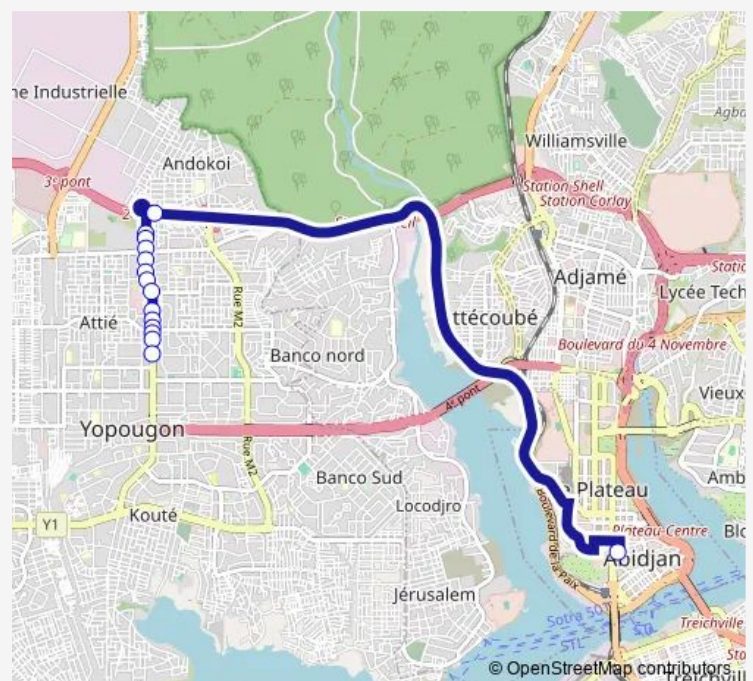

CIE Kenya

Keneya

Station Ola

Dialogue

William-Ponty

Route schedule

Super U Abidjan Plateau — William-Ponty

Monday	06:00
Tuesday	06:00
Wednesday	06:00
Thursday	06:00
Friday	06:00
Saturday	06:00
Sunday	06:00

Route info

Direction: Super U Abidjan Plateau

Stops: 15

Trip Duration: 1 hour 0 min

Direction

Gare Lavage Yopougon — Super U

14 stops

[Open route schedule](#)

Monday 06:00

Tuesday 06:00

Wednesday 06:00

Thursday 06:00

Friday 06:00

Saturday 06:00

Sunday 06:00

Route info

Direction: Gare Lavage Yopougon

Stops: 14

Trip Duration: 0 hour 28 min

Bus time schedules and route maps are available in an offline PDF at busmaps.com. Use the busmaps.com website to see live bus times, train schedule or subway schedule, and step-by-step directions for all public transit in Abidjan