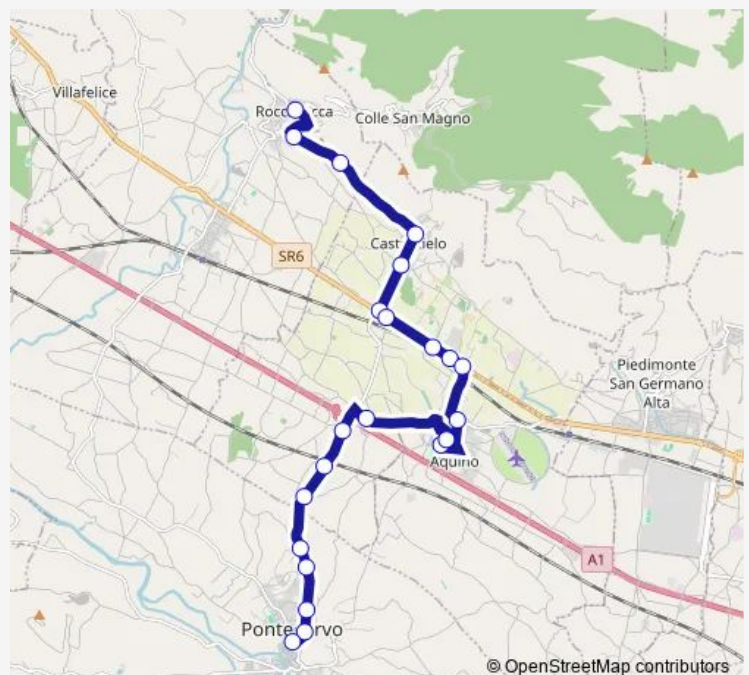

Bus Roccasecca - Pontecorvo # Po76d

[Go to website](#)

Direction

ROCCASECCA | Via Roma # f7228 — Pontecorvo | Ospedale # f4299

22 stops

[Open route schedule](#)

ROCCASECCA | Via Roma # f7228

ROCCASECCA | Via Pace # f7230

PONTECORVO | Via 24 Maggio, 29 # f7241

PONTECORVO | Via 24 Maggio Via Sacro Cuore # f7165

Route schedule

ROCCASECCA | Via Roma # f7228 — Pontecorvo | Ospedale # f4299

Monday	—
Tuesday	—
Wednesday	—
Thursday	—
Friday	—
Saturday	14:45
Sunday	—

Route info

Direction: ROCCASECCA | Via Roma # f7228

Stops: 22

Trip Duration: 0 hour 26 min

Roccasecca - Pontecorvo # Po76d

PONTECORVO | Ist. Superiore PONTECORVO # f7166

Pontecorvo | Ospedale # f4299

Bus time schedules and route maps are available in an offline PDF at busmaps.com. Use the busmaps.com website to see live bus times, train schedule or subway schedule, and step-by-step directions for all public transit in Aquino