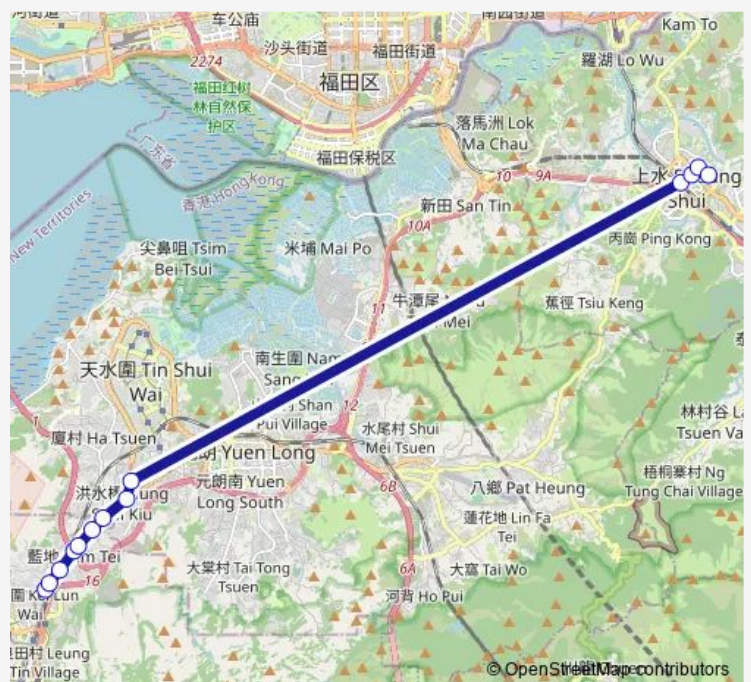

[Ctb] SAN Shing Avenue, Lung SUM Avenue [Kmb] SAN Shing Avenue Sheung Shui

[Ctb] Lung SUM Avenue Sports Centre, Lung SUM Avenue [Kmb] Lung SUM Avenue Sports Centre

### Route schedule

[Kmb] SIU Hong Court BUS Terminus — [Ctb] TIN Ping Estate [Kmb] TIN Ping Estate BUS Terminus [Lwb] TIN Ping Estate

Monday	06:40-07:20
Tuesday	06:40-07:20
Wednesday	06:40-07:20
Thursday	06:40-07:20
Friday	06:40-07:20
Saturday	06:50-07:20
Sunday	—

### Route info

Direction: [Kmb] SIU Hong Court BUS Terminus

Stops: 13

Trip Duration: 0 hour 46 min

[Ctb] TIN Ping Estate|[Kmb] TIN Ping Estate BUS Terminus|[Lwb] TIN Ping Estate