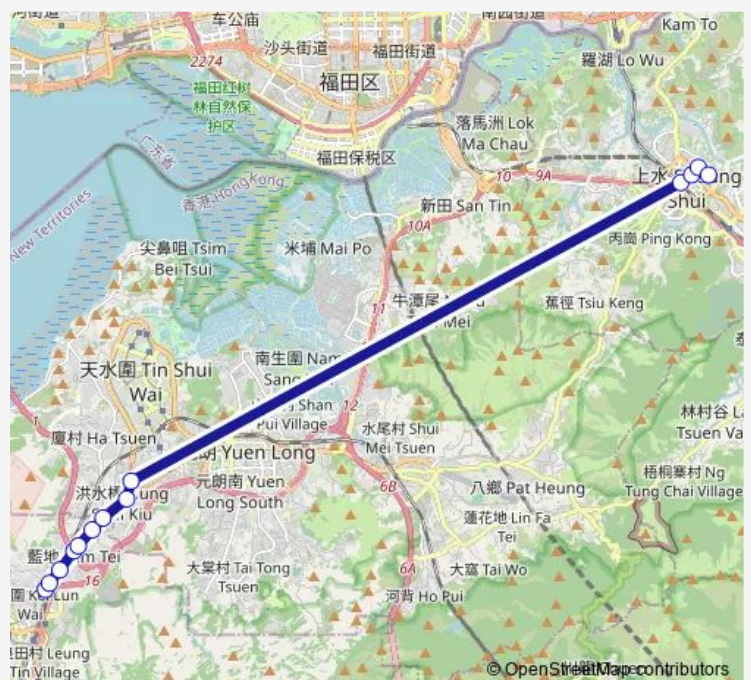

[Ctb] SAN Shing Avenue, Lung SUM Avenue[[Kmb] SAN Shing Avenue Sheung Shui

[Ctb] Lung SUM Avenue Sports Centre, Lung SUM Avenue[[Kmb] Lung SUM Avenue Sports Centre

### Route schedule

[Kmb] SIU Hong Court BUS Terminus — [Ctb] TIN Ping Estate[[Kmb] TIN Ping Estate BUS Terminus][Lwb] TIN Ping Estate

Monday	06:40-07:20
Tuesday	06:40-07:20
Wednesday	06:40-07:20
Thursday	06:40-07:20
Friday	06:40-07:20
Saturday	06:50-07:20
Sunday	—

### Route info

Direction: [Kmb] SIU Hong Court BUS Terminus

Stops: 13

Trip Duration: 0 hour 45 min

[Ctb] TIN Ping Estate|[Kmb] TIN Ping Estate BUS Terminus|[Lwb] TIN Ping Estate