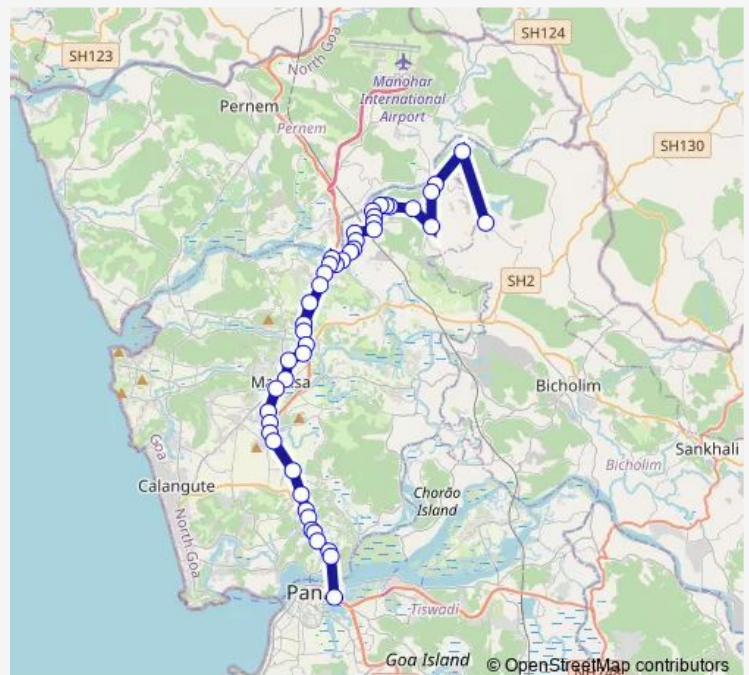

Thursday 14:45

Friday 14:45

Saturday 14:45

Sunday 14:45

Route info

Direction: Amthane

Stops: 45

Trip Duration: 1 hour 15 min