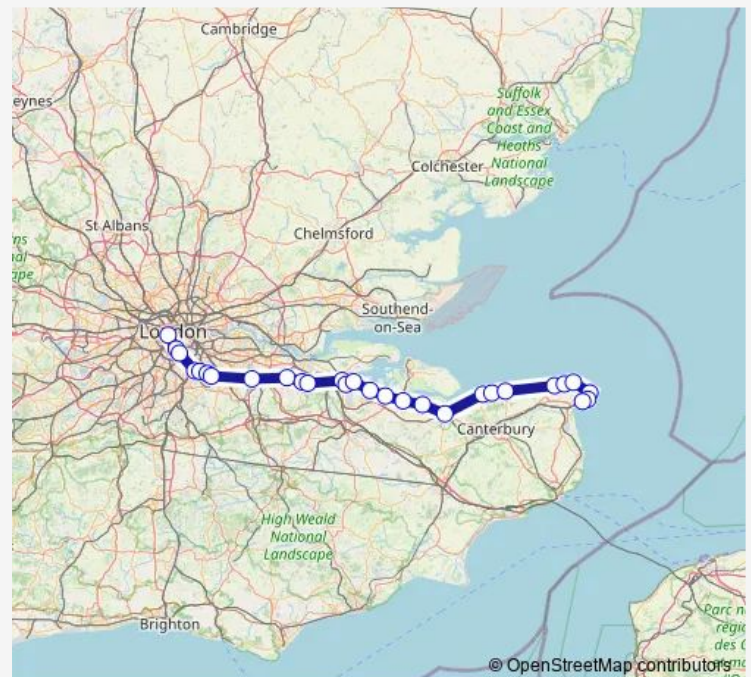

Thursday 06:25-21:25

Friday 06:25-21:25

Saturday 06:25-22:25

Sunday 07:25-21:25

Route info

Direction: London Victoria

Stops: 29

Trip Duration: 2 hour 24 min

■ Se:Vic->Ram — SE train service from VIC to Ram

Ashford International

Wye

Chilham

Chartham

Canterbury West

Sturry

Minster

Ramsgate

Direction

London Victoria — Ramsgate

25 stops

[Open route schedule](#)

London Victoria

Brixton

Herne Hill