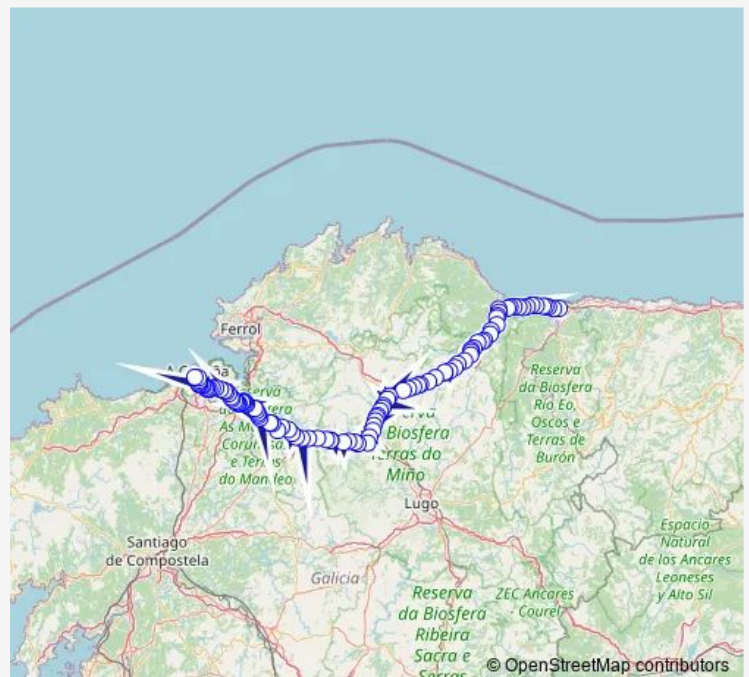

Pousada

Lourenzá

Arroxo

Route schedule

Ribadeo E.A. — Coruña E.A.

Monday —

Tuesday —

Wednesday —

Thursday —

Friday —

Saturday —

Sunday 18:20

Route info

Direction: Ribadeo E.A.

Stops: 104

Trip Duration: 2 hour 40 min