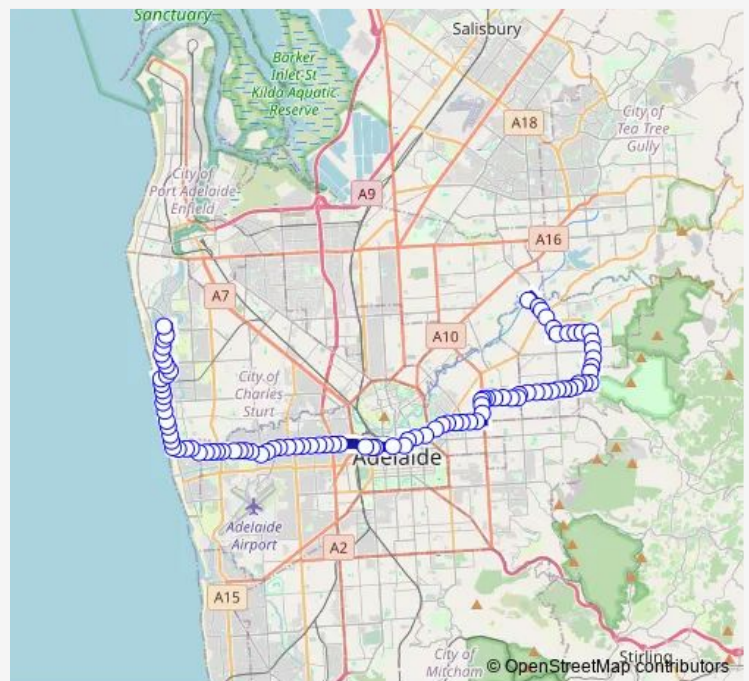

Stop 27 Stradbroke Rd - East side

Stop 26 Morialta Rd - South side

Stop 25A Morialta Rd - South side

Stop 25 Morialta Rd - South side

Stop 24 Glen Stuart Rd - East side

Stop 23 Moules Rd - South side

**Route schedule**

Zone E Paradise Interchange - North West side — West Lakes Interchange Terminus

Monday	05:39-23:50
Tuesday	05:39-23:50
Wednesday	05:39-23:50
Thursday	05:39-23:50
Friday	05:39-23:50
Saturday	06:33-00:07 <sup>+1</sup>
Sunday	08:09-00:07 <sup>+1</sup>

**Route info**

Direction: Zone E Paradise Interchange - North West side

Stops: 95

Trip Duration: 1 hour 28 min

H30 — West Lakes Centre Interchange to Paradise Interchange

Stop 22 Moules Rd - South side

Stop 21 Moules Rd - South side

Stop 20 Arthur St - South side

Stop 19 Arthur St - South side

Stop 18 Arthur St - South side

Stop 17 Arthur St - South side

Stop 16 / 16D Glynburn Rd - East side

Stop 15 Shelley St - South side

Stop 14 Shelley St - South side