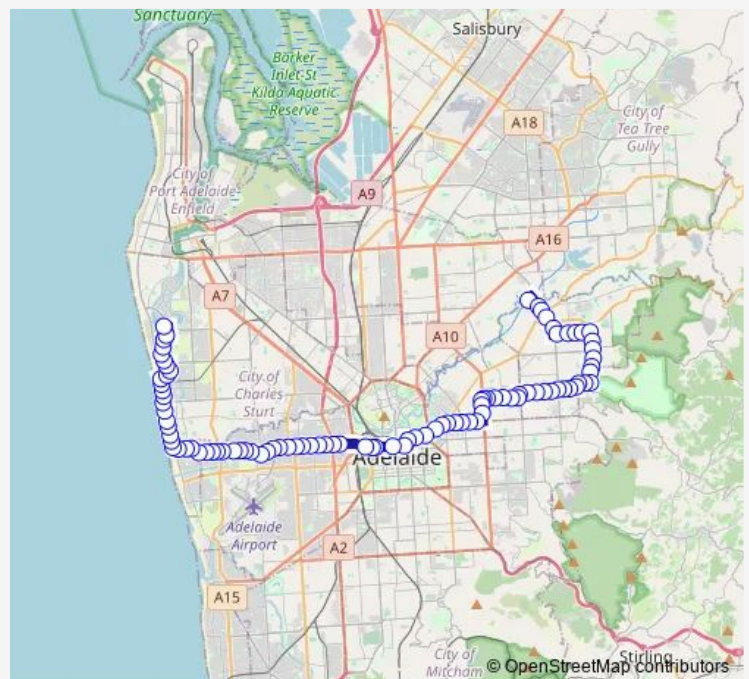

Stop 33 Graves St - North side

Stop 32 Graves St - North side

Stop 31 Stradbroke Rd - East side

Stop 30 Stradbroke Rd - East side

Stop 29 Stradbroke Rd - East side

Stop 28 Stradbroke Rd - South side

Stop 27 Stradbroke Rd - East side

Stop 26 Morialta Rd - South side

Stop 25A Morialta Rd - South side

Stop 25 Morialta Rd - South side

Stop 24 Glen Stuart Rd - East side

Stop 23 Moules Rd - South side

Route schedule

Zone E Paradise Interchange - North West side — West Lakes Interchange Terminus

Monday	05:39-23:50
Tuesday	05:39-23:50
Wednesday	05:39-23:50
Thursday	05:39-23:50
Friday	05:39-23:50
Saturday	06:33-00:07 ⁺¹
Sunday	08:09-00:07 ⁺¹

Route info

Direction: Zone E Paradise Interchange - North West side

Stops: 95

Trip Duration: 1 hour 15 min

H30 — West Lakes Centre Interchange to Paradise Interchange

Stop 22 Moules Rd - South side

Stop 21 Moules Rd - South side

Stop 20 Arthur St - South side

Stop 19 Arthur St - South side