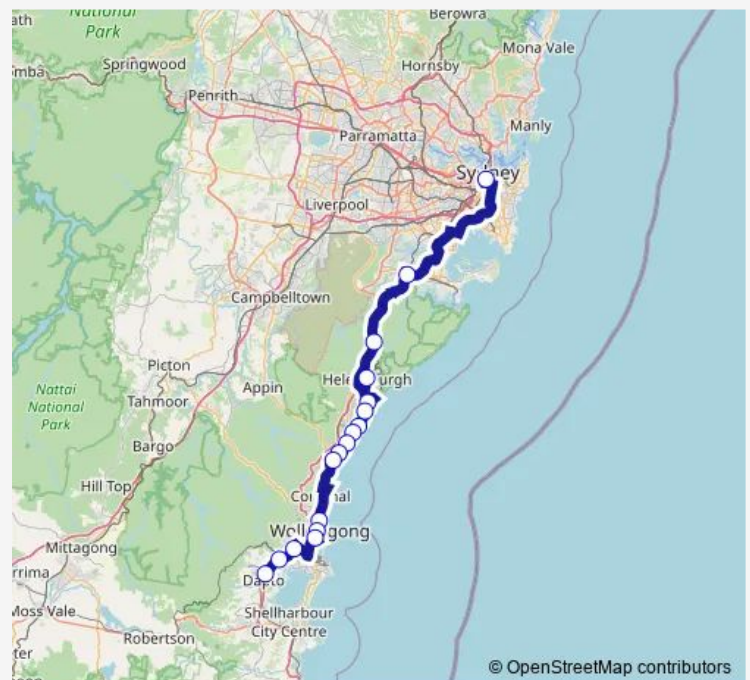

Monday —

Tuesday —

Wednesday —

Thursday —

Friday —

Saturday 05:16-00:35⁺¹

Sunday 05:16-00:35⁺¹

Route info

Direction: Central Station, Western Concourse

Stops: 17

Trip Duration: 2 hour 35 min

Direction

Dapto Station, Station St — Central Station, Western Concourse

14 stops

[Open route schedule](#)

Dapto Station, Station St

Wollongong Station, Station St

Princes Hwy Opp Achilles Av

Thirroul Station, Railway Pde

Moore St Opp Austinmer Station

Lawrence Hargrave Dr After Northcote St

Lawrence Hargrave Dr At Morrison Av

Lawrence Hargrave Dr Opp Scarborough Public School

Coalcliff Station, Lawrence Hargrave Dr

Lawrence Hargrave Dr At Railway Cres

Parkes St Opp Charles Harper Park

Waterfall Station, Access Rd, Mckell Av

Sutherland Station, East Pde, Stand E

Central Station, Western Concourse