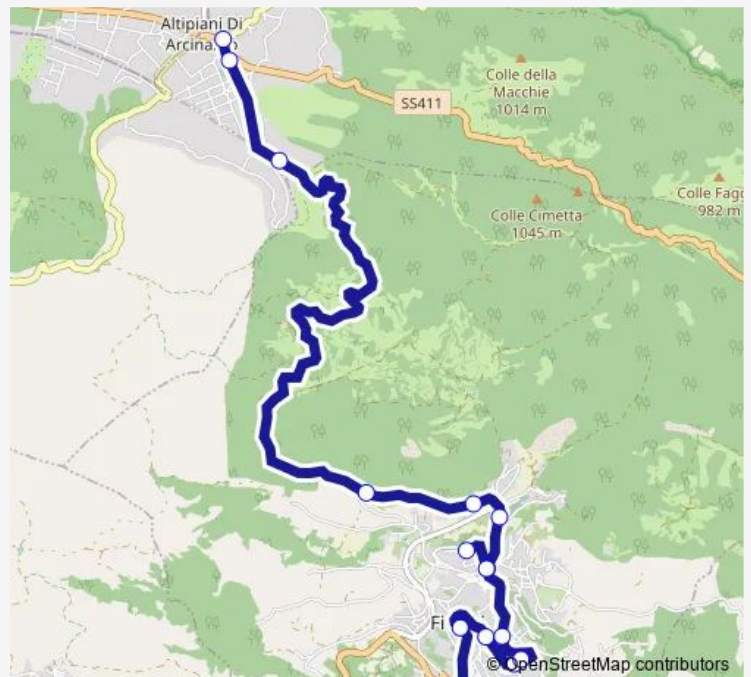

Trevi | Via Arcinazzo Via Lolli # f4754

Trevi | Piazza Suria # f4755

Trevi | Altipiani di Arcinazzo # f4756

Route schedule

Fiuggi | viale IV Giugno # f4745 — Trevi | Altipiani di Arcinazzo # f4756

Monday	12:25-19:45
Tuesday	12:25-19:45
Wednesday	12:25-19:45
Thursday	12:25-19:45
Friday	12:25-19:45
Saturday	19:45
Sunday	—

Route info

Direction: Fiuggi | viale IV Giugno # f4745

Stops: 15

Trip Duration: 0 hour 22 min

■ Fiuggi - Altip. Arcinazzo (FR) # Fg27a

Bus time schedules and route maps are available in an offline PDF at busmaps.com. Use the busmaps.com website to see live bus times, train schedule or subway schedule, and step-by-step directions for all public transit in Fiuggi