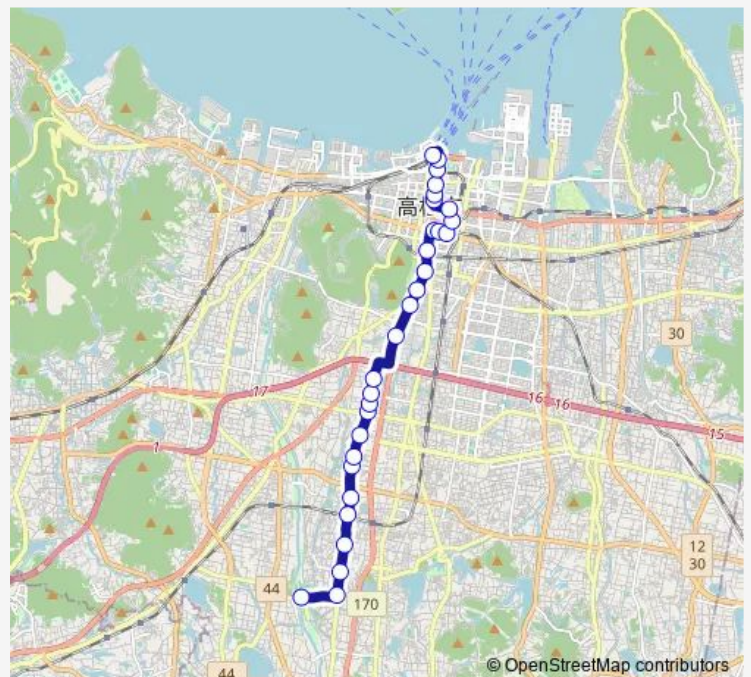

Route schedule

高松駅 — 香川中央高校

Monday	07:16-15:08
Tuesday	07:16-15:08
Wednesday	07:16-15:08
Thursday	07:16-15:08
Friday	07:16-15:08
Saturday	07:16-15:08
Sunday	07:16-15:08

Route info

Direction: 高松駅

Stops: 31

Trip Duration: 1 hour 3 min