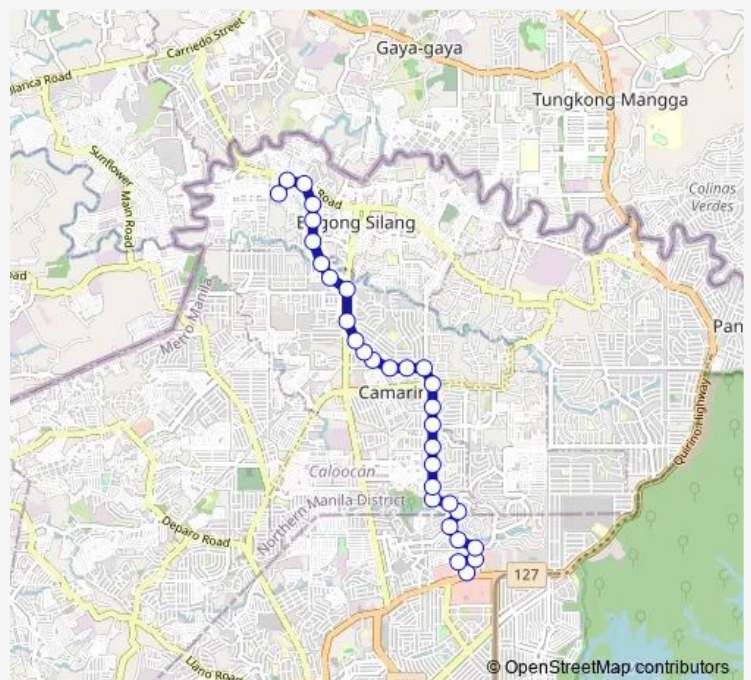

Zapote Street / King Edward Intersection, Caloocan City

Camarin Road / Ilang - Ilang Intersection, Caloocan City

King Solomon / Ilang - Ilang Intersection, Caloocan City

Ilang - Ilang, Caloocan City

Ilang - Ilang, Caloocan City

Route schedule

Robinsons Nova Supermarket, Quirino Highway, Caloocan City, Manila — Un named Road near Langit Road, Caloocan City

Monday	00:00
Tuesday	00:00
Wednesday	00:00
Thursday	00:00
Friday	00:00
Saturday	00:00
Sunday	00:00

Route info

Direction: Robinsons Nova Supermarket, Quirino Highway, Caloocan City, Manila

Stops: 31

Trip Duration: 0 hour 34 min

Ilang - Ilang, Caloocan City

Captain F. Samano / Champaca Intersection, Caloocan City

Wednesday 00:00

Thursday 00:00

Friday 00:00

Saturday 00:00

Sunday 00:00

Route info

Direction: Un named Road near Langit Road, Caloocan
City

Stops: 32