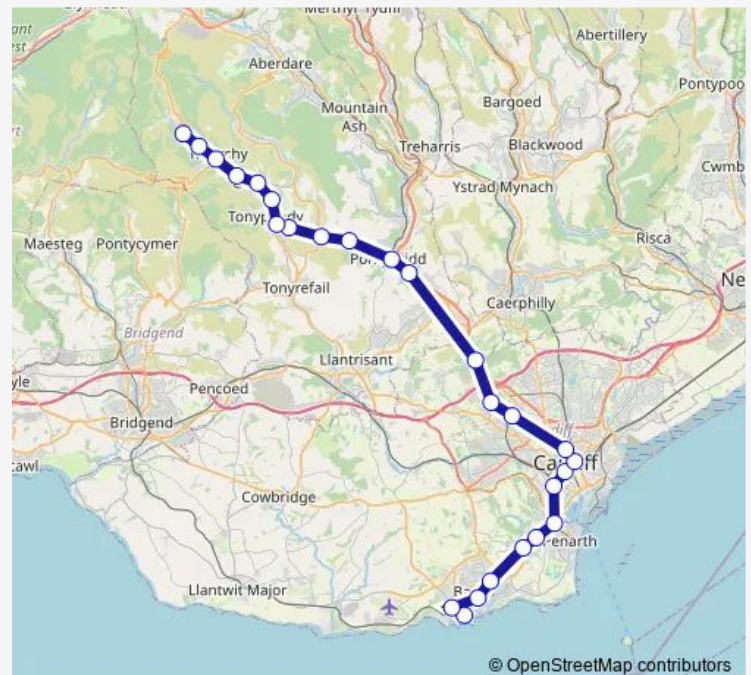

Thursday 06:43-18:43

Friday 06:43-21:43

Saturday 06:43-21:43

Sunday 09:26-18:26

Route info

Direction: Barry Island

Stops: 26

Trip Duration: 1 hour 40 min

■ Aw:Byi->Trb — AW train service from BYI to Trb

Ystrad Rhondda

Ton Pentre

Treorchy

Ynyswen

Treherbert

Direction

Barry Island — Treherbert

23 stops

[Open route schedule](#)

Barry Island

Barry

Barry Docks

Cadoxton

Dinas Powys

Eastbrook

Treherbert

Route schedule

Barry Island — Treherbert

Monday

—

Tuesday

—

Wednesday