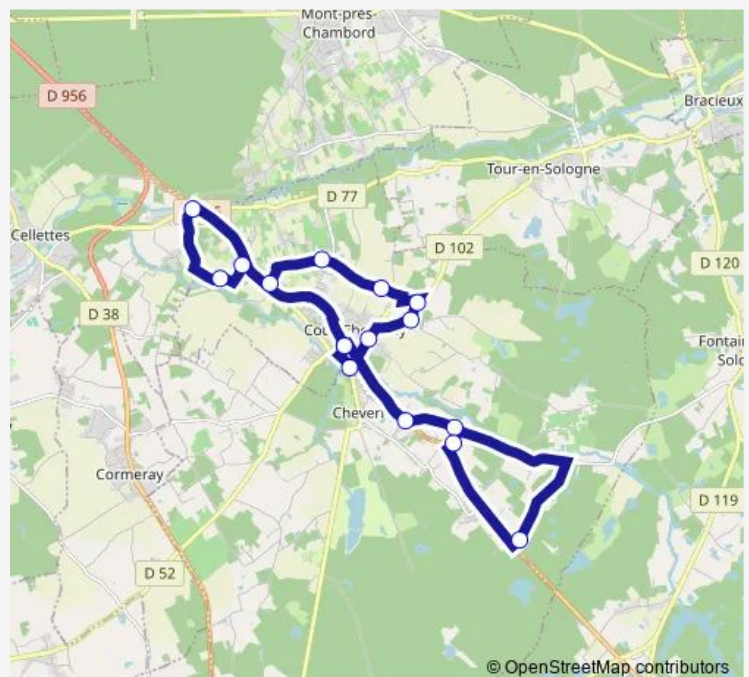

Monday 07:52

Tuesday 07:52

Wednesday —

Thursday 07:52

Friday 07:52

Saturday —

Sunday —

Route info

Direction: Ecole

Stops: 16

Trip Duration: 0 hour 52 min

S69 — Ligne S69 - Circuit Primaire

Direction

Ecole — Ecole

16 stops

[Open route schedule](#)