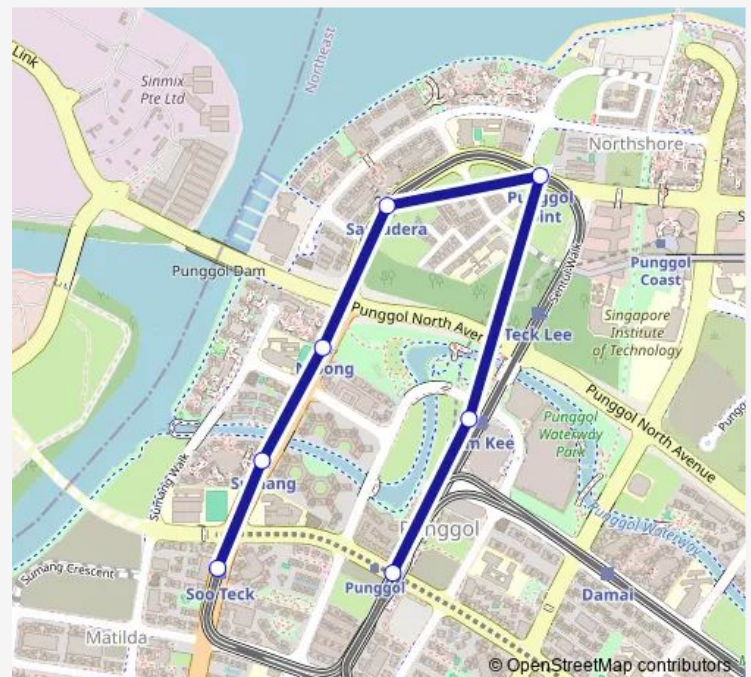

Tuesday 06:00

Wednesday 06:00

Thursday 06:00

Friday 06:00

Saturday 06:00

Sunday 06:00

Route info

Direction: Punggol

Stops: 7

Trip Duration: 0 hour 11 min

■ Pw — ('Punggol', 'SOO Teck')

Direction

SOO Teck — Punggol

7 stops

[Open route schedule](#)

SOO Teck