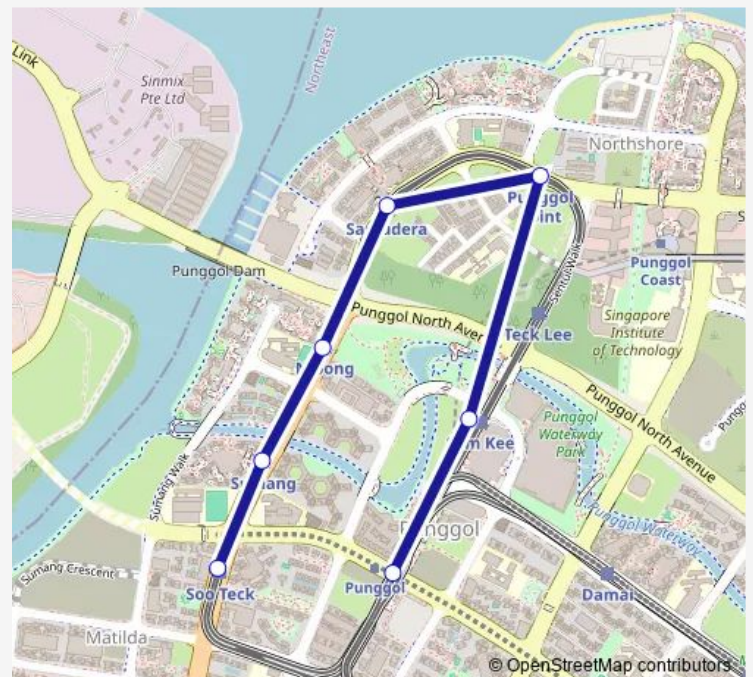

### Route schedule

PUNGGOL — SOO TECK

|           |       |
|-----------|-------|
| Monday    | 06:00 |
| Tuesday   | 06:00 |
| Wednesday | 06:00 |
| Thursday  | 06:00 |
| Friday    | 06:00 |
| Saturday  | 06:00 |
| Sunday    | 06:00 |

### Route info

Direction: PUNGGOL

Stops: 7

Trip Duration: 0 hour 11 min

■ PW — ('Punggol', 'SOO Teck')

**Direction**

SOO TECK — PUNGGOL

7 stops