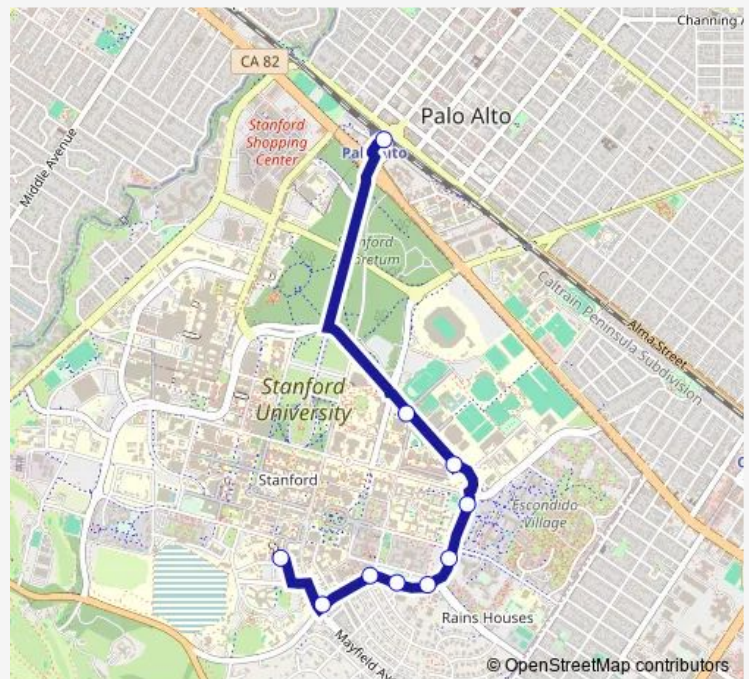

On Campus Drive @ Mayfield Avenue North

Tresidder Union

Route schedule

University Circle @ Caltrain Platform — Tresidder Union

Monday 06:25-09:44

Tuesday 06:25-09:44

Wednesday 06:25-09:44

Thursday 06:25-09:44

Friday 06:25-09:44

Saturday —

Sunday —

Route info

Direction: University Circle @ Caltrain Platform

Stops: 10

Trip Duration: 0 hour 17 min

YL-Am — Y Limited Am