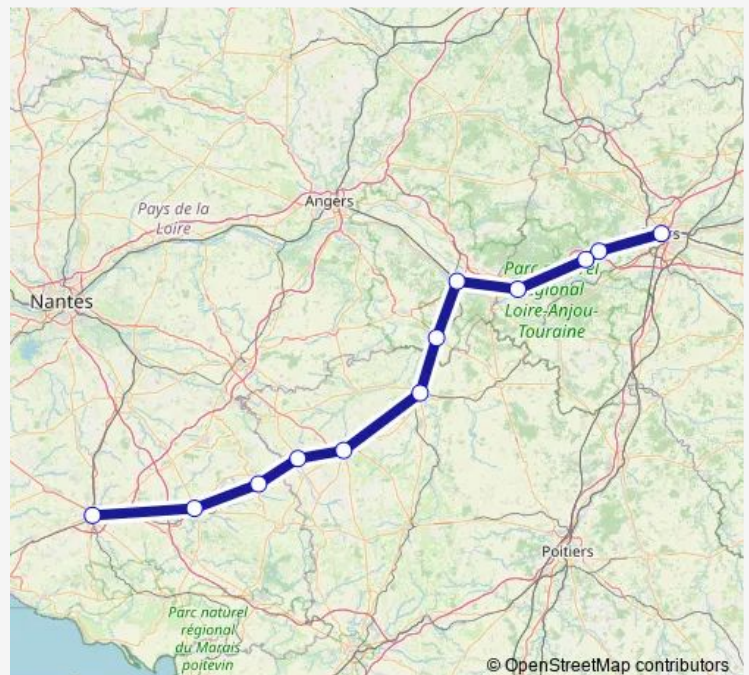

Rail P65 Tours - Saumur - Bressuire - La Roche sur Yon

[Go to website](#)

Direction

Tours — La Roche-sur-Yon

12 stops

[Open route schedule](#)

Tours

Cinq-Mars-la-Pile

Langeais

Port Boulet

Saumur

Montreuil-Bellay

Thouars

Bressuire

Cerizay

Pouzauges

Chantonnay

La Roche-sur-Yon

Route schedule

Tours — La Roche-sur-Yon

Monday 14:00-20:04

Tuesday 14:00-20:04

Wednesday 14:00-20:04

Thursday 14:00-20:04

Friday 20:04

Saturday 14:00

Sunday 20:01

Route info

Direction: Tours

Stops: 12

Trip Duration: 3 hour 31 min

P65 — Tours - Saumur - Bressuire - La Roche sur Yon