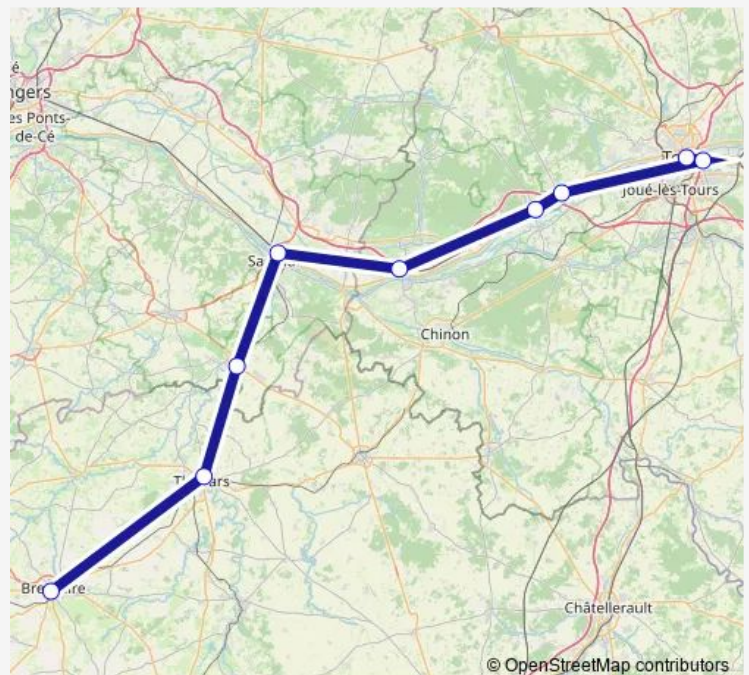

Rail P65 10. Saumur -Thouars - Bressuire

[Go to website](#)**Direction**

Saumur — Bressuire

7 stops

[Open route schedule](#)

Saumur

Montreuil-Bellay

Brion-près-Thouet

Wednesday 09:55-18:00

Thursday 09:55-18:00

Friday 09:55-18:00

Saturday —

Sunday —

Route info

Direction: Saumur

Stops: 7

Trip Duration: 1 hour 23 min

P65 — 10. Saumur -Thouars - Bressuire

Direction

Thouars — Angers Saint-Laud

9 stops

[Open route schedule](#)

Thouars

Montreuil-Bellay

Saumur

Les Rosiers-sur-Loire

La Ménitré

Saint-Mathurin

La Bohalle

Trélazé

Angers Saint-Laud

Route schedule