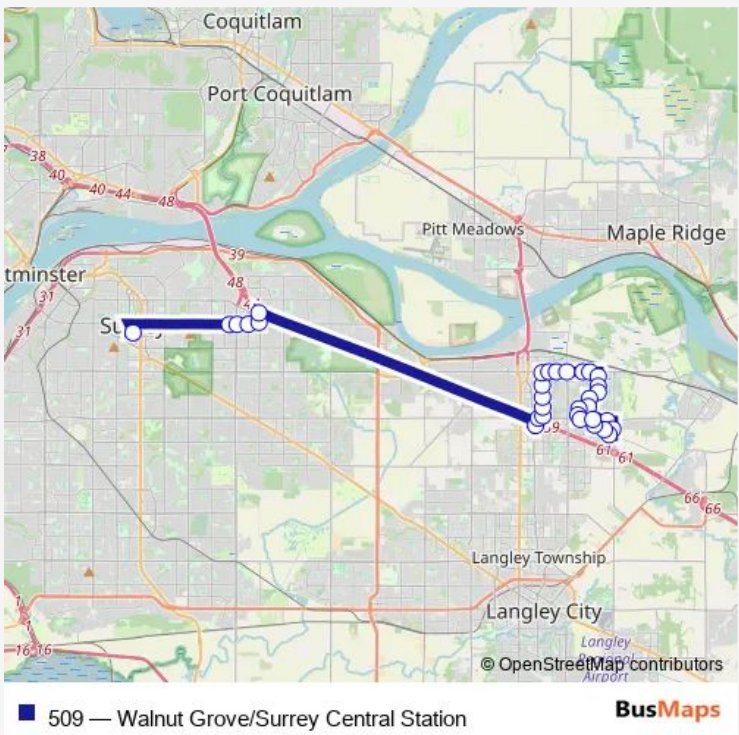

# Bus 509 Walnut Grove/Surrey Central Station

[Go to website](#)

**Direction**  
 Eastbound 88 Ave @ 212 St — Surrey Central Station @ Bay 12  
 31 stops  
[Open route schedule](#)

- Eastbound 88 Ave @ 212 St
- Eastbound 88 Ave @ 214b St
- Southbound 216 St @ 88 Ave
- Southbound 216 St @ 8600 Block
- Westbound 86A Cres @ Telegraph Trail
- Westbound 86A Cres @ 215 St
- Northbound 212 St @ 86A Cres
- Westbound 88 Ave @ 212 St
- Westbound 88 Ave @ 210 St
- Northbound Walnut Grove Dr @ 88 Ave
- Eastbound Walnut Grove Dr @ 212 St
- Northbound 212 St @ Walnut Grove Dr
- Eastbound 92 Ave @ 212 St
- Northbound 213 St @ 92 Ave
- Northbound 213 St @ 93B Ave
- Northbound 213 St @ 95 Ave
- Westbound 96 Ave @ Yeomans Cres
- Westbound 96 Ave @ 208 St
- Westbound 96 Ave @ 206 St
- Westbound 96 Ave @ 205 St
- Southbound 204 St @ 96 Ave

**Route schedule**  
 Eastbound 88 Ave @ 212 St — Surrey Central Station @ Bay 12

Monday	05:24-07:37
Tuesday	05:24-07:37
Wednesday	05:24-07:37
Thursday	05:24-07:37
Friday	05:24-07:37
Saturday	—
Sunday	—

**Route info**  
 Direction: Eastbound 88 Ave @ 212 St  
 Stops: 31  
 Trip Duration: 0 hour 43 min

Southbound 204 St @ 93B Ave

Southbound 204 St @ 91B Ave

Southbound 204 St @ 90A Ave

Southbound 204 St @ 88 Ave

Carvolth Exchange @ Bay 8

Southbound 156 St @ Hwy One Offramp

Westbound 104 Ave @ 156 St

Westbound 104 Ave @ 154 St

Guildford Exchange @ Bay 2

Surrey Central Station @ Bay 12

**Direction**

Langley Centre @ Bay 6 — Carvolth Exchange @ Bay 8