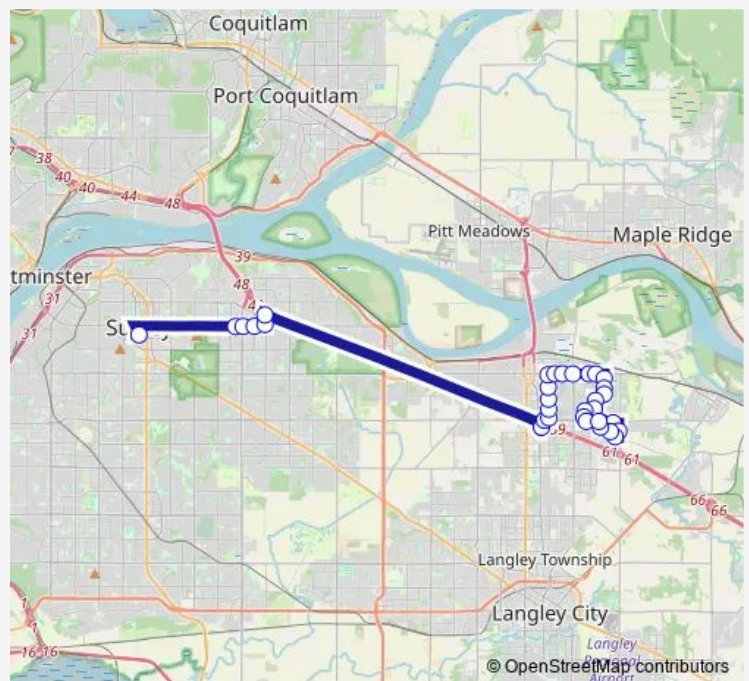

Westbound 96 Ave @ 208 St

Westbound 96 Ave @ 206 St

Westbound 96 Ave @ 205 St

Southbound 204 St @ 96 Ave

Route schedule

Eastbound 88 Ave @ 212 St — Surrey Central Station @ Bay 12

Monday 05:24-07:37

Tuesday 05:24-07:37

Wednesday 05:24-07:37

Thursday 05:24-07:37

Friday 05:24-07:37

Saturday —

Sunday —

Route info

Direction: Eastbound 88 Ave @ 212 St

Stops: 31

Trip Duration: 0 hour 40 min

509 — Walnut Grove/Surrey Central Station

Southbound 204 St @ 93B Ave

Southbound 204 St @ 91B Ave

Southbound 204 St @ 90A Ave

Southbound 204 St @ 88 Ave

Carvolth Exchange @ Bay 8

Southbound 156 St @ Hwy One Offramp

Westbound 104 Ave @ 156 St

Westbound 104 Ave @ 154 St

Guildford Exchange @ Bay 2

Surrey Central Station @ Bay 12

Direction

Langley Centre @ Bay 6 — Carvolth Exchange @ Bay 8