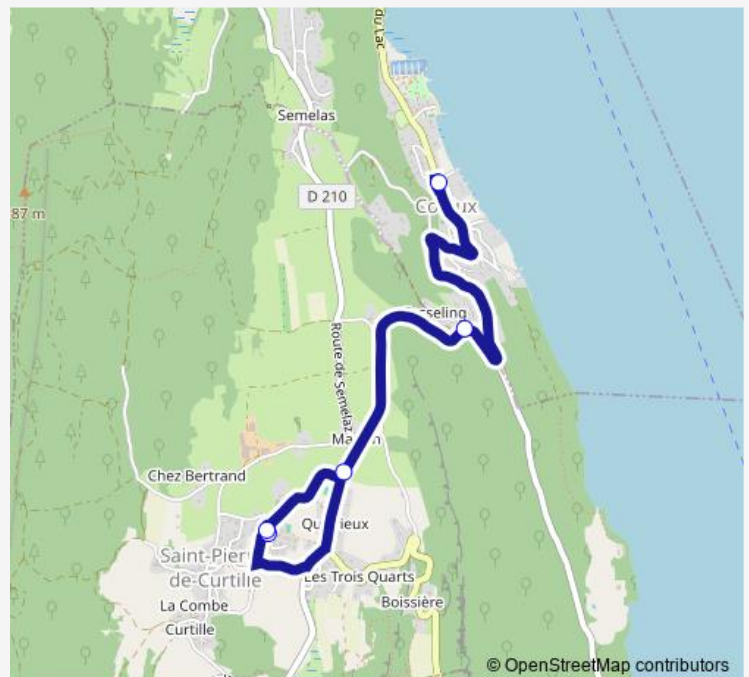

Quinfieux

Route schedule

Saint-Pierre Ecole — Quinfieux

Monday	11:50
Tuesday	11:50
Wednesday	—
Thursday	11:50
Friday	11:50
Saturday	—
Sunday	—

Route info

Direction: Saint-Pierre Ecole

Stops: 5

Trip Duration: 0 hour 25 min

509 — Ontex Eglise - Conjux École

BusMaps

Direction

Saint-Pierre Ecole — Village

9 stops

[Open route schedule](#)

Saint-Pierre Ecole

Conjux Ecole

Route info

Direction: Saint-Pierre Ecole

Stops: 9

Trip Duration: 0 hour 53 min

Direction

Village — Conjux Ecole

9 stops

[Open route schedule](#)

Saturday —

Sunday —

Route info

Direction: Village

Stops: 9

Trip Duration: 0 hour 53 min

Direction

Conjux Ecole — Conjux Ecole