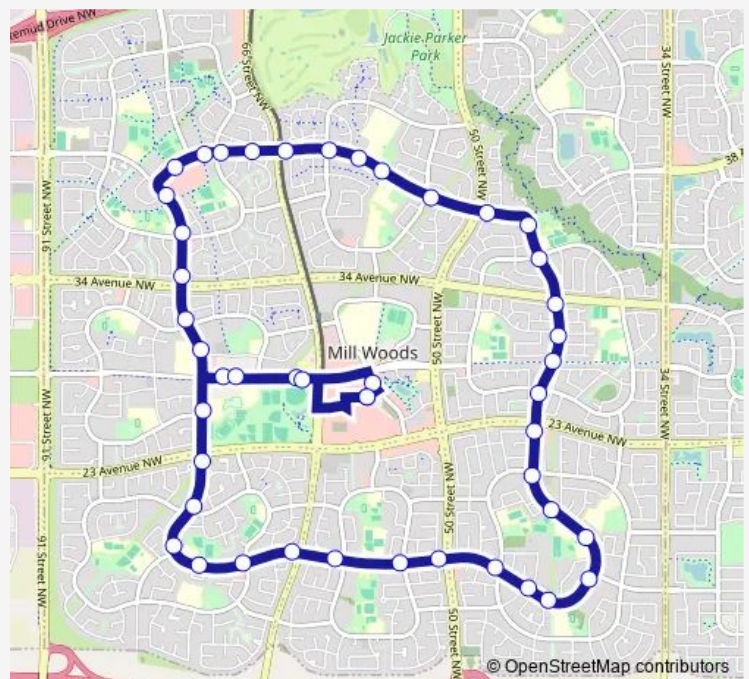

67 Street & 28 Avenue

Lakewood 3010

Mill Woods Road & 29 Avenue

Mill Woods Road & Lakewood Road N

Mill Woods Road & 34 Avenue

Mill Woods Road & Millbourne Road E

Mill Woods Road & 37 Avenue

Mill Woods Road & 38 Avenue

76 Street & 38 Avenue

Millbourne Road E & 38 Avenue

68 Street & 38 Avenue

66 Street & 38 Avenue

Woodvale Road W & 38 Avenue

Grand Meadow Crescent & 38 Avenue

57 Street & 38 Avenue

Woodvale Road E & 38 Avenue

50 Street & 38 Avenue

Mill Woods Road E & 38 Avenue

Mill Woods Road E & 36 Avenue

Route schedule

Mill Woods Transit Centre Bay O — Mill Woods Transit Centre Bay O

Monday	05:08-00:45 ⁺¹
Tuesday	05:08-00:45 ⁺¹
Wednesday	05:08-00:45 ⁺¹
Thursday	05:08-00:45 ⁺¹
Friday	05:08-00:45 ⁺¹
Saturday	06:29-00:42 ⁺¹
Sunday	06:00-23:36

Route info

Direction: Mill Woods Transit Centre Bay O

Stops: 46

Trip Duration: 0 hour 48 min

509 — Mill Woods - Millbourne

Mill Woods Road E & 34 Avenue

Mill Woods Road E & 32 Avenue

Mill Woods Road E & 29 Avenue