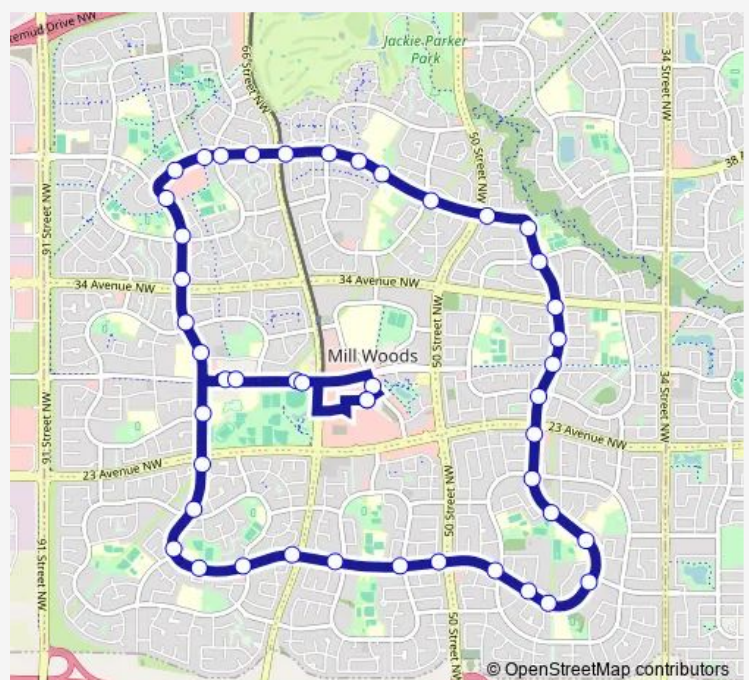

67 Street & 28 Avenue

Lakewood 3010

Mill Woods Road & 29 Avenue

Mill Woods Road & Lakewood Road N

Mill Woods Road & 34 Avenue

Mill Woods Road & Millbourne Road E

Mill Woods Road & 37 Avenue

Mill Woods Road & 38 Avenue

76 Street & 38 Avenue

Millbourne Road E & 38 Avenue

68 Street & 38 Avenue

66 Street & 38 Avenue

Woodvale Road W & 38 Avenue

Grand Meadow Crescent & 38 Avenue

57 Street & 38 Avenue

Woodvale Road E & 38 Avenue

50 Street & 38 Avenue

Mill Woods Road E & 38 Avenue

Mill Woods Road E & 36 Avenue

Route schedule

Mill Woods Transit Centre Bay O — Mill Woods Transit Centre Bay O

Monday	05:08-00:45 ⁺¹
Tuesday	05:08-00:45 ⁺¹
Wednesday	05:08-00:45 ⁺¹
Thursday	05:08-00:45 ⁺¹
Friday	05:08-00:45 ⁺¹
Saturday	06:29-00:42 ⁺¹
Sunday	06:00-23:36

Route info

Direction: Mill Woods Transit Centre Bay O

Stops: 46

Trip Duration: 0 hour 49 min

509 — Mill Woods - Millbourne

Mill Woods Road E & 34 Avenue

Mill Woods Road E & 32 Avenue

Mill Woods Road E & 29 Avenue