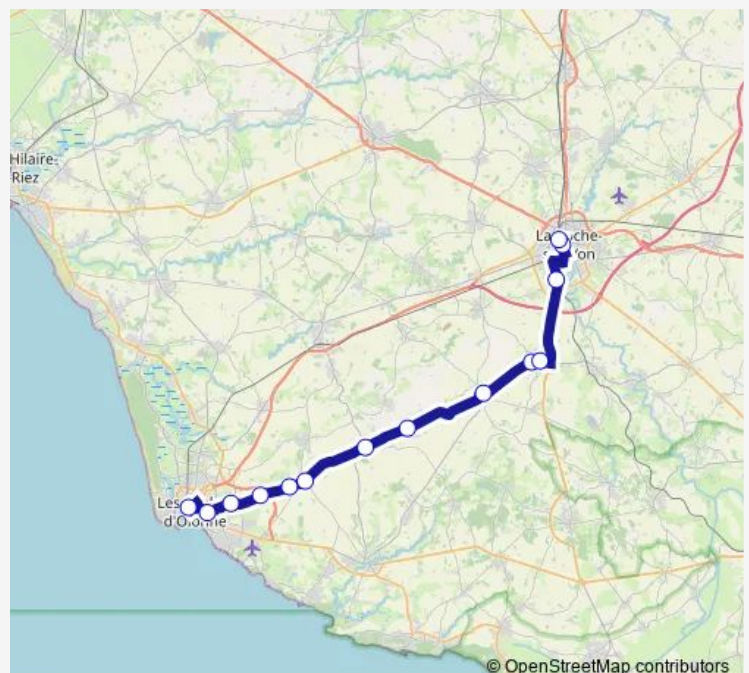

Wednesday 06:30-17:00

Thursday 06:30-17:00

Friday 06:30-17:00

Saturday 08:00-17:00

Sunday —

Route info

Direction: Gare Routière

Stops: 14

Trip Duration: 1 hour 16 min

Direction

Gare Routière — PEM-Sncf

14 stops

[Open route schedule](#)

Gare Routière

Loti

Plissonneau

Duchesne de Denand

Place de la Vendée

PEM-Sncf

Route schedule

Gare Routière — PEM-Sncf

Monday 06:30-17:00

Tuesday 06:30-17:00

Wednesday 06:30-17:00

Thursday 06:30-17:00

Friday 06:30-17:00

Saturday 08:00-17:00

Sunday —

Route info

Direction: Gare Routière

Stops: 14

Trip Duration: 1 hour 10 min