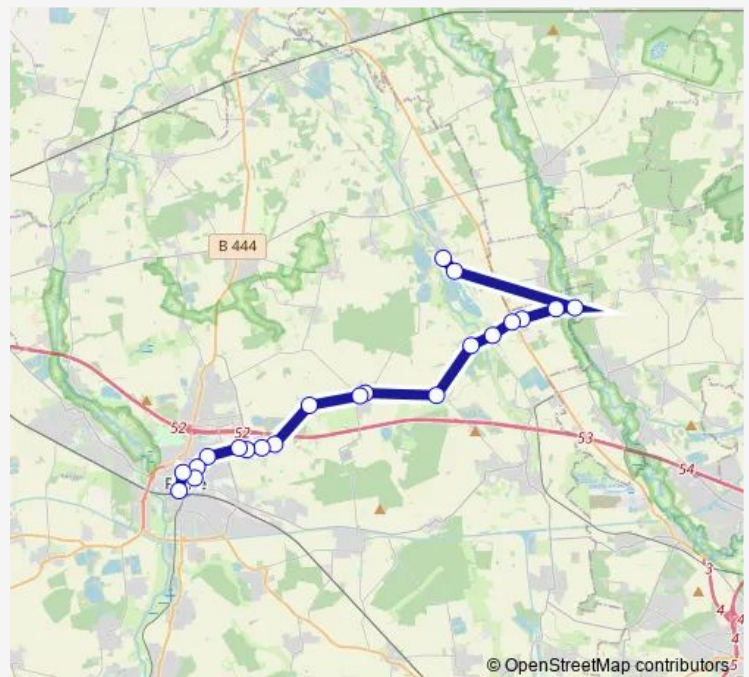

Saturday 06:49-12:26

Sunday —

Route info

Direction: Wipshausen Rathausring

Stops: 21

Trip Duration: 0 hour 40 min

■ 509

Direction

—

Friday

—

Saturday

08:59-10:59

Sunday

—

Route info