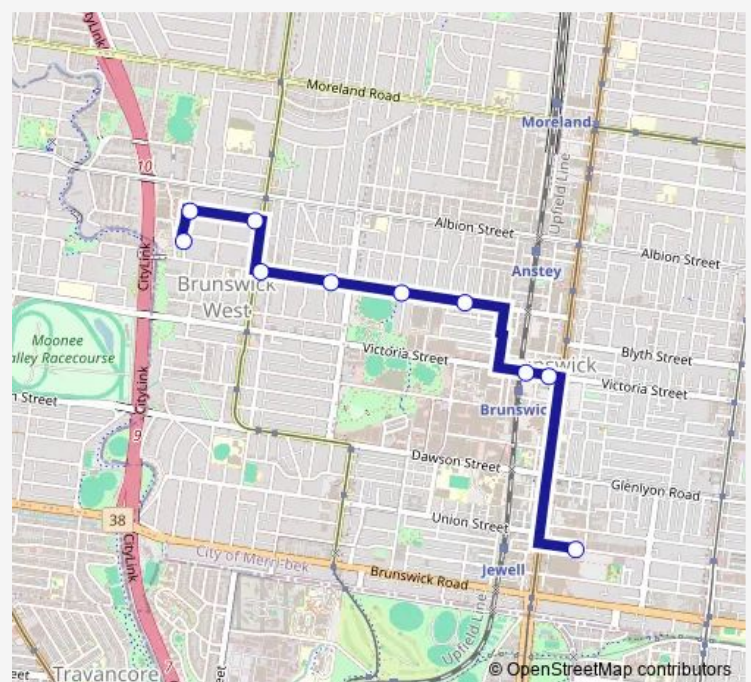

Melville Rd/Murray St (Brunswick West)

Duggan St/Murray St (Brunswick West)

Sheils Reserve/Duggan St (Brunswick West)

Route schedule

Barkly Square SC/Weston St (Brunswick) — Sheils Reserve/Duggan St (Brunswick West)

Monday 09:41-14:49

Tuesday 09:41-14:49

Wednesday 09:41-14:49

Thursday 09:41-14:49

Friday 09:41-14:49

Saturday 09:46-14:28

Sunday —

Route info

Direction: Barkly Square SC/Weston St (Brunswick)

Stops: 10

Trip Duration: 0 hour 15 min

509 — Brunswick West - Barkly Square Sc

Direction

Sheils Reserve/Duggan St (Brunswick West) — Barkly Square SC/Weston St (Brunswick)

9 stops

[Open route schedule](#)

Sheils Reserve/Duggan St (Brunswick West)

St Joseph's Catholic Church/Hope St (Brunswick West)

Straw St/Hope St (Brunswick West)

Fraser St/Hope St (Brunswick West)

Ford St/Hope St (Brunswick West)