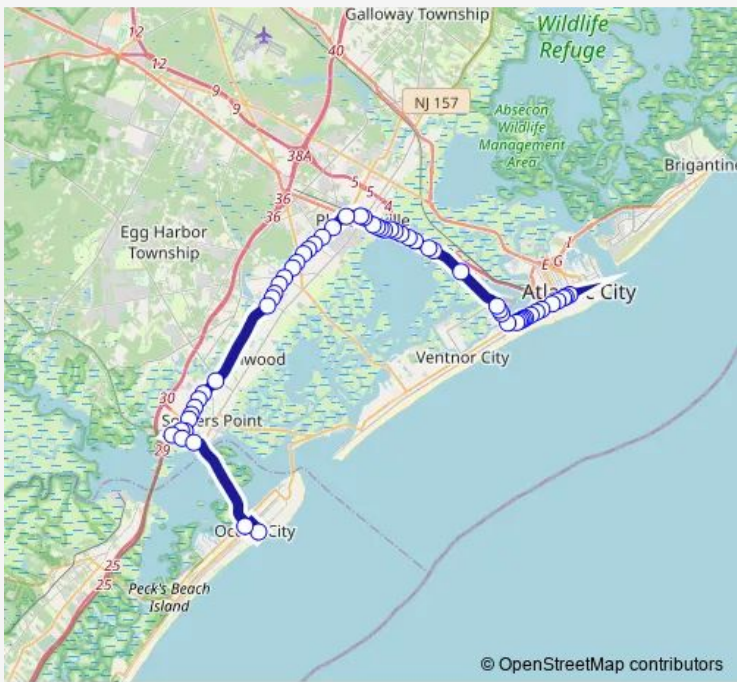

**Direction**  
 Ocean City Transportation Center — S Carolina AVE AT Atlantic Ave

38 stops

[Open route schedule](#)

- Ocean City Transportation Center
- Atlantic AVE AT Moorlyn Terrace
- Mays Landing RD AT Holly Hills Dr
- Mays Landing RD AT Greate BAY Dr#
- Mays Landing RD AT RT-9
- NEW RD AT S Village Dr#
- NEW RD AT Holly Hills Dr#
- NEW RD AT Pennsylvania Ave#
- NEW RD AT Rhode Island Ave
- NEW RD AT Massachusetts Ave
- NEW RD AT Groveland Ave#
- NEW RD 165'N OF Chapman Blvd
- NEW RD 290'N OF Bethel Rd
- Central Square#
- NEW RD AT Oakcrest Ave
- NEW RD AT Ridgewood Dr
- NEW RD AT Cedar Bridge Rd
- NEW RD AT Mill Rd
- NEW RD AT Banning Ave
- NEW RD AT Tilton Rd
- NEW RD AT Jackson Ave

Route schedule

Ocean City Transportation Center — S Carolina AVE AT Atlantic Ave

Monday	07:04-00:04 <sup>+1</sup>
Tuesday	07:04-00:04 <sup>+1</sup>
Wednesday	07:04-00:04 <sup>+1</sup>
Thursday	07:04-00:04 <sup>+1</sup>
Friday	07:04-00:04 <sup>+1</sup>
Saturday	07:04-00:04 <sup>+1</sup>
Sunday	07:05-00:04 <sup>+1</sup>

**Route info**

Direction: Ocean City Transportation Center

Stops: 38

Trip Duration: 1 hour 1 min

NEW RD AT Chestnut Ave

NEW RD AT Dolphin Ave

NEW RD AT Tilton Rd

NEW RD AT Park Ave

## Direction

Ocean City Transportation Center — S Carolina AVE AT Atlantic Ave

57 stops

[Open route schedule](#)

Ocean City Transportation Center

Atlantic AVE AT Moorlyn Terrace

Mays Landing RD AT Holly Hills Dr