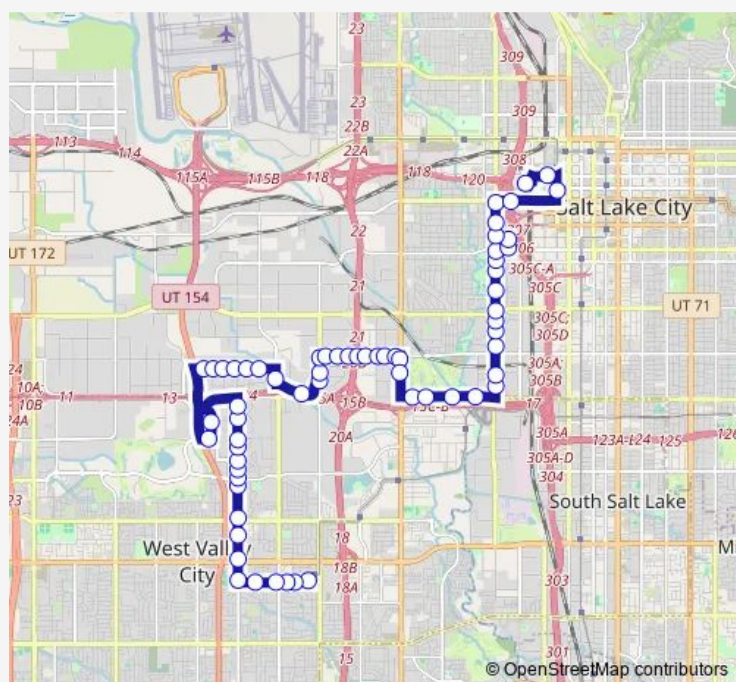

3600 W / Parkway Blvd (Nb)

3600 W / Honda Ave (Nb)

3600 W / Great Lakes Dr (Nb)

3600 W / 2450 S (Nb)

3600 W / 2400 S (Nb)

3600 W / 2270 S (Nb)

3600 W / 2150 S (Nb)

Presidents Dr / 2270 S (Sb)

2400 S / Presidents Dr (WB)

1820 S / Bangerter Hwy (Eb)

1820 S / 3850 W (Eb)

Route schedule

West Valley Central Station (Bay B) — Salt Lake Central Station (Arrival)

Monday	05:29-21:01
Tuesday	05:29-21:01
Wednesday	05:29-21:01
Thursday	05:29-21:01
Friday	05:29-21:01
Saturday	06:01-21:02
Sunday	—

Route info

Direction: West Valley Central Station (Bay B)

Stops: 63

Trip Duration: 0 hour 55 min

509 — 900 W Shuttle

1820 S / 3730 W (Eb)

1820 S / 3600 W (Eb)

1820 S / 3480 W (Eb)

Thursday 05:42-20:42

Friday 05:42-20:42

Saturday 06:13-21:13

Sunday —

Route info

Direction: Salt Lake Central Station (Bay A)

Stops: 63

Trip Duration: 0 hour 52 min