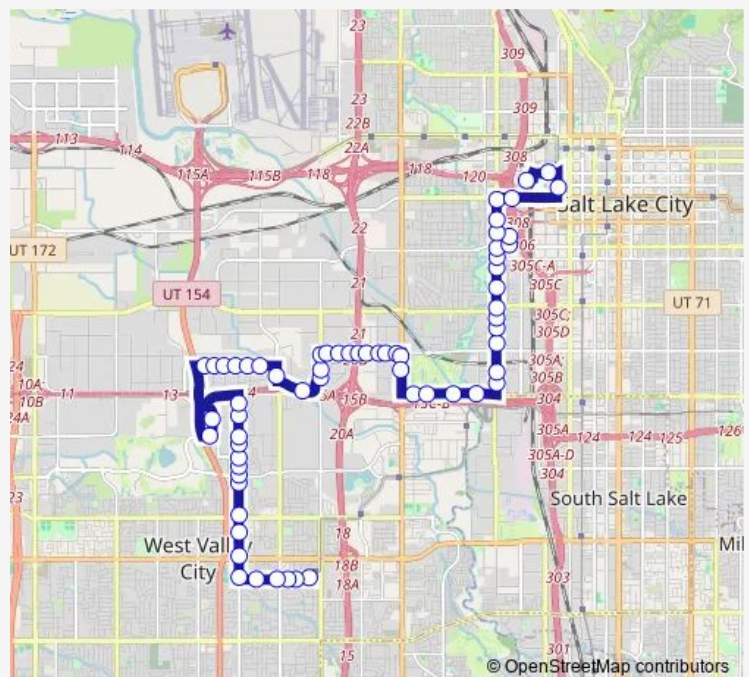

3600 W / Great Lakes Dr (Nb)

3600 W / 2450 S (Nb)

3600 W / 2400 S (Nb)

3600 W / 2270 S (Nb)

3600 W / 2150 S (Nb)

Presidents Dr / 2270 S (Sb)

2400 S / Presidents Dr (Wb)

1820 S / Bangerter Hwy (Eb)

### Route schedule

West Valley Central Station (Bay B) — Salt Lake Central Station (Arrival)

Monday	05:29-21:02
Tuesday	05:29-21:01
Wednesday	05:29-21:01
Thursday	05:29-21:01
Friday	05:29-21:01
Saturday	06:01-21:02
Sunday	—

### Route info

Direction: West Valley Central Station (Bay B)

Stops: 63

Trip Duration: 0 hour 55 min

509 — 900 W Shuttle

1820 S / 3730 W (Eb)

1820 S / 3600 W (Eb)

1820 S / 3480 W (Eb)

1820 S / 3350 W (Eb)

3200 W / North Frontage Rd (Sb)

North Frontage Rd / 2900 W (Eb)

Udot Region Two (Nb)

Pioneer Rd / Bridger Rd (Nb)

Pioneer Rd / 1700 S (Nb)

1700 S / Pioneer Rd (Eb)

1700 S / Fremont Dr (Eb)