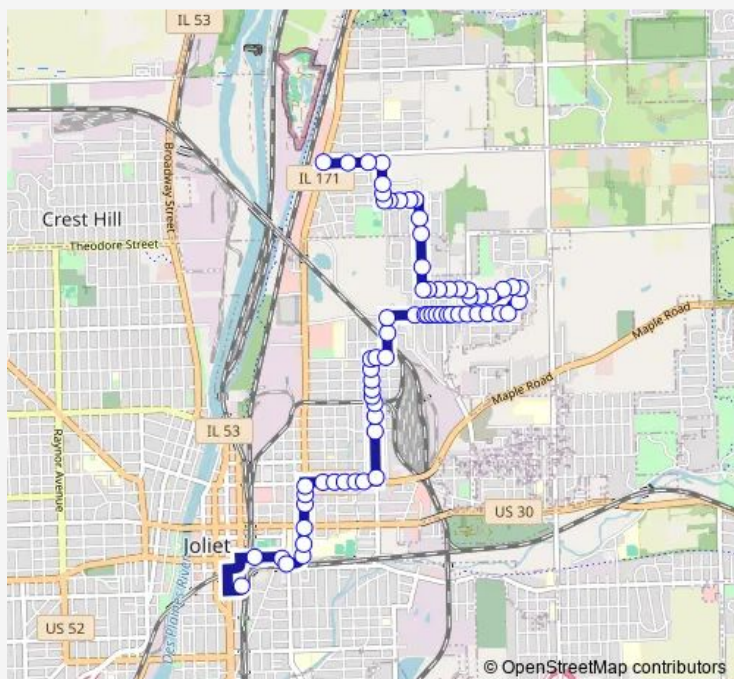

Henderson/Chase

Route schedule

Pace Transit Center Bay K — State St & Riley Ave

Monday 04:55-22:23

Tuesday 04:55-22:23

Wednesday 04:55-22:23

Thursday 04:55-22:23

Friday 04:55-22:23

Saturday 11:10-22:05

Sunday —

Route info

Direction: Pace Transit Center Bay K

Stops: 69

Trip Duration: 0 hour 21 min

509 — Joliet-Fairmont

Henderson/Meeker

Henderson/Francis

Henderson/Williamson

Williamson/Valley

Charlesworth/Williamson

Charlesworth/Ewing

Charlesworth/Woodruff

Woodruff/Fairview

Woodruff/Arthur

Route info

Direction: State St & Riley Ave

Stops: 83

Trip Duration: 0 hour 25 min

Arthur/Rosalind

Arthur/Juniper

Arthur/Garvin

Garvin/Dora