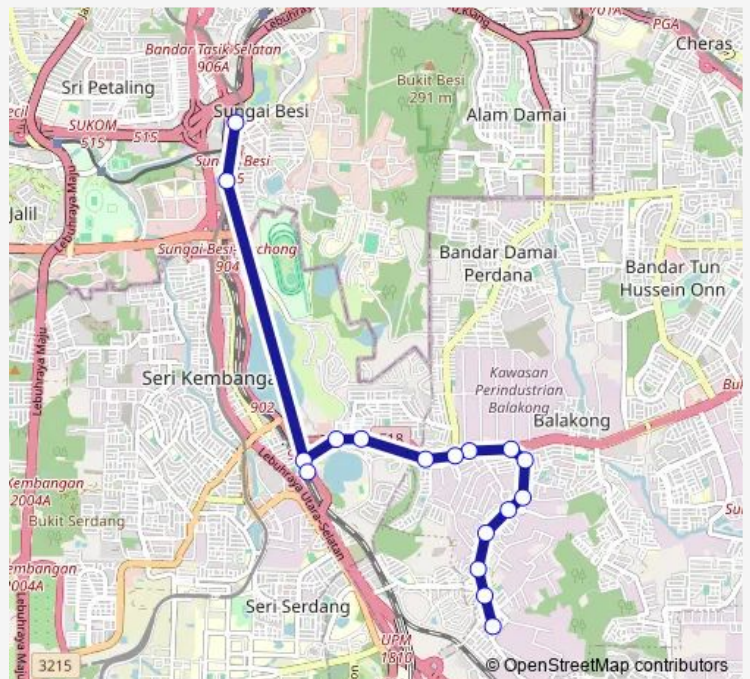

Bus T417 Taman Sri Pulai

[Go to website](#)

Direction
 Apartment Taman Sri Pulai — Stesen LRT Sungai Besi
 17 stops
[Open route schedule](#)

- Apartment Taman Sri Pulai
- Flat Sri Pulai (1), Jalan Industri Balakong
- Flat Budiman
- Medetill Industri Sdn Bhd, Jalan Putra Budiman
- Kilang Perabot Quill, Jalan Putra Budiman
- Kong Kee Trading, Jalan Taming Utama
- 7 Eleven, Jalan Taming Utama
- Petronas, Lebuhraya Silk
- Shell, Lebuhraya Silk
- Taman Sri Timah, Lebuhraya Silk
- Wisma Tanjung Balai, Lebuhraya Silk
- SRK Taman Sungai Besi Indah, Lebuhraya Silk
- The Mines (opp.), Lebuhraya Silk
- Hab Bas Stesen KTM Serdang, Lebuhraya Sungai Besi
- Stesen KTM Serdang, Lebuhraya Sungai Besi
- Tol Semarak, Lebuhraya Sungai Besi
- Stesen LRT Sungai Besi

Route schedule
 Apartment Taman Sri Pulai — Stesen LRT Sungai Besi

Monday	06:00
Tuesday	06:00
Wednesday	06:00
Thursday	06:00
Friday	06:00
Saturday	06:00
Sunday	06:00

Route info
 Direction: Apartment Taman Sri Pulai
 Stops: 17
 Trip Duration: 17 hour 0 min

T417 — Taman Sri Pulai **BusMaps**

Direction

Stesen LRT Sungai Besi — Apartment Taman Sri Pulai

12 stops

[Open route schedule](#)

Stesen LRT Sungai Besi

Jejantas Stesen LRT Sungai Besi

Rumah Taman Semarak, Lebuhraya Sungai Besi

Thursday 06:00

Friday 06:00

Saturday 06:00

Sunday 06:00

Route info

Direction: Stesen LRT Sungai Besi

Stops: 12

Trip Duration: 17 hour 0 min