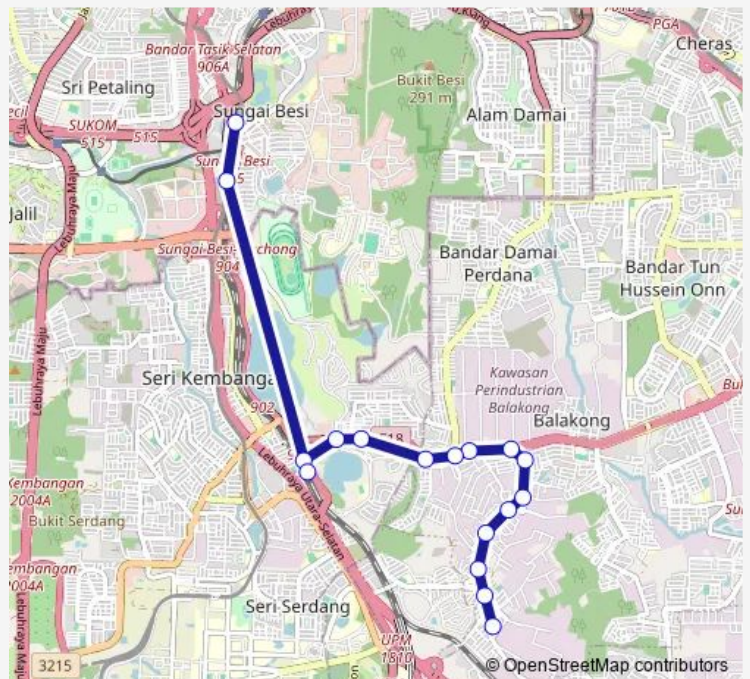

Bus T417 Taman Sri Pulai

[Go to website](#)

Direction
 Apartment Taman Sri Pulai — Stesen LRT Sungai Besi
 17 stops
[Open route schedule](#)

- Apartment Taman Sri Pulai
- Flat Sri Pulai (1), Jalan Industri Balakong
- Flat Budiman
- Medetill Industri Sdn Bhd, Jalan Putra Budiman
- Kilang Perabot Quill, Jalan Putra Budiman
- Kong Kee Trading, Jalan Taming Utama
- 7 Eleven, Jalan Taming Utama
- Petronas, Lebuhraya Silk
- Shell, Lebuhraya Silk
- Taman Sri Timah, Lebuhraya Silk
- Wisma Tanjung Balai, Lebuhraya Silk
- SRK Taman Sungai Besi Indah, Lebuhraya Silk
- The Mines (opp.), Lebuhraya Silk
- Hab Bas Stesen KTM Serdang, Lebuhraya Sungai Besi
- Stesen KTM Serdang, Lebuhraya Sungai Besi
- Tol Semarak, Lebuhraya Sungai Besi
- Stesen LRT Sungai Besi

Route schedule
 Apartment Taman Sri Pulai — Stesen LRT Sungai Besi

Monday	06:00
Tuesday	06:00
Wednesday	06:00
Thursday	06:00
Friday	06:00
Saturday	06:00
Sunday	06:00

Route info
 Direction: Apartment Taman Sri Pulai
 Stops: 17
 Trip Duration: 17 hour 0 min

T417 — Taman Sri Pulai **BusMaps**

Direction

Stesen LRT Sungai Besi — Apartment Taman Sri Pulai

12 stops

[Open route schedule](#)

Stesen LRT Sungai Besi

Jejantas Stesen LRT Sungai Besi

Rumah Taman Semarak, Lebuhraya Sungai Besi

Thursday 06:00

Friday 06:00

Saturday 06:00

Sunday 06:00

Route info

Direction: Stesen LRT Sungai Besi

Stops: 12

Trip Duration: 17 hour 0 min