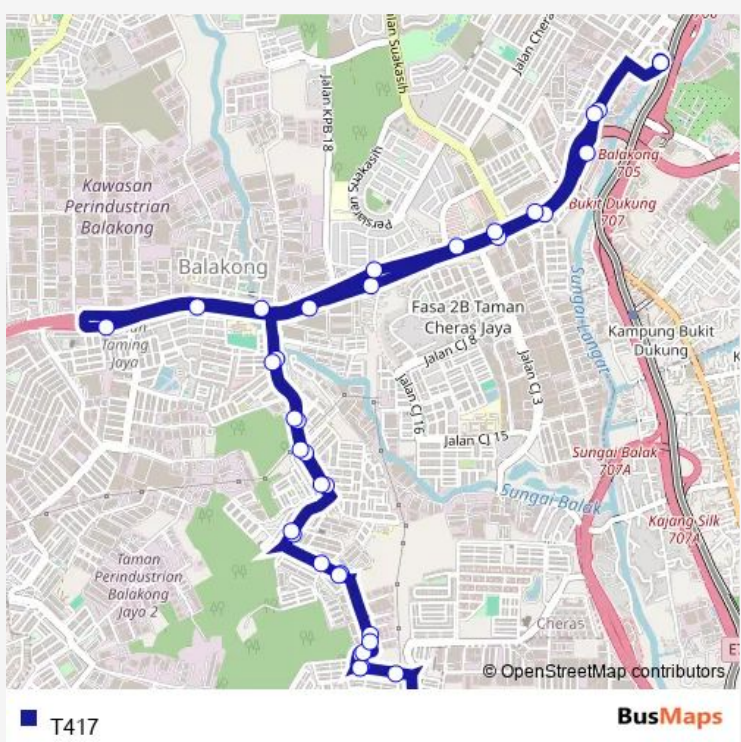

Bus T417

[Go to website](#)

Direction
 (M1) MRT Batu 11 Cheras Pintu A — (M1) MRT Batu 11 Cheras Pintu A
 37 stops
[Open route schedule](#)

- (M1) MRT Batu 11 Cheras Pintu A
- Plaza Kasturi (Opp)
- Cheras Selatan 118
- Jejantas Taman SRI Indah
- Susur Cheras Jaya
- Susur U-Turn Cheras Jaya
- Symphony Tower
- Komersial Desa RIA (Opp)
- Apartment Meranti
- Apartment Flora (Opp)
- Apartment Rakyat(Opp)
- Taman Industri Balakong Jaya
- Taman Impian Ehsan 3
- Dewan TMN Impian Ehsan
- ONE Industrial Park
- Kilang Plastik Ekspedisi Emas (Opp)
- PDG Permainan (Opp)
- (M1) Flat TMN Desa Karun Mas
- SPG JLN Karun MAS 3
- Padang Permainan
- Kilang Plastik Ekspedisi Emas

Route schedule
 (M1) MRT Batu 11 Cheras Pintu A — (M1) MRT Batu 11 Cheras Pintu A

Monday	06:00-23:30
Tuesday	06:00-23:30
Wednesday	06:00-23:30
Thursday	06:00-23:30
Friday	06:00-23:30
Saturday	06:00-23:30
Sunday	06:00-23:30

Route info
 Direction: (M1) MRT Batu 11 Cheras Pintu A
 Stops: 37
 Trip Duration: 0 hour 35 min

SPG JLN Alpha Impian 3

Dewan TMN Impian Ehsan (Opp)

Taman Setia

Apartment Rakyat

Apartment Flora

Apartment Serindit

The schedule is provided in the local timezone. Times with "(+1)" indicate departures on the next day.

PDF file created on 2025-01-16

2024 BusMaps.com - All Rights Reserved