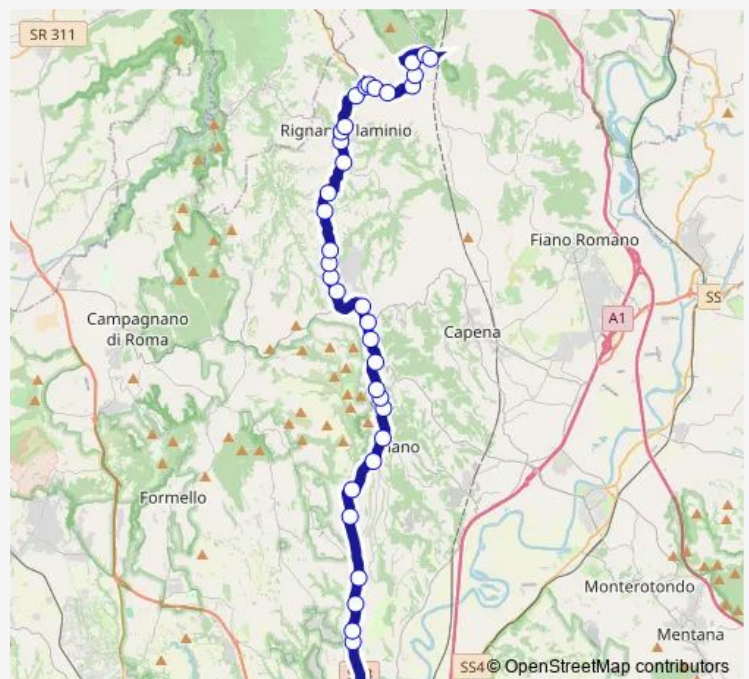

Rignano | Via Flaminia (Montelarco) # f2257

Rignano | Via Flaminia (Morolo) # f2258

Rignano | Via Flaminia (Monte Cerasa) # f2259

Route schedule

Roma | Stazione Montebello # f16001 — Sant'Oreste | Via Salara # f2190

Monday 18:20-19:00

Tuesday 18:20-19:00

Wednesday 18:20-19:00

Thursday 18:20-19:00

Friday 18:20-19:00

Saturday 15:20-18:55

Sunday —

Route info

Direction: Roma | Stazione Montebello # f16001

Stops: 36

Trip Duration: 0 hour 46 min

Montebello (RM-VT) - Sant'Oreste # MI033d

Rignano | Via Flaminia Via Colonnelle # f2260

Rignano | Via Flaminia Via Vallelunga # f2261