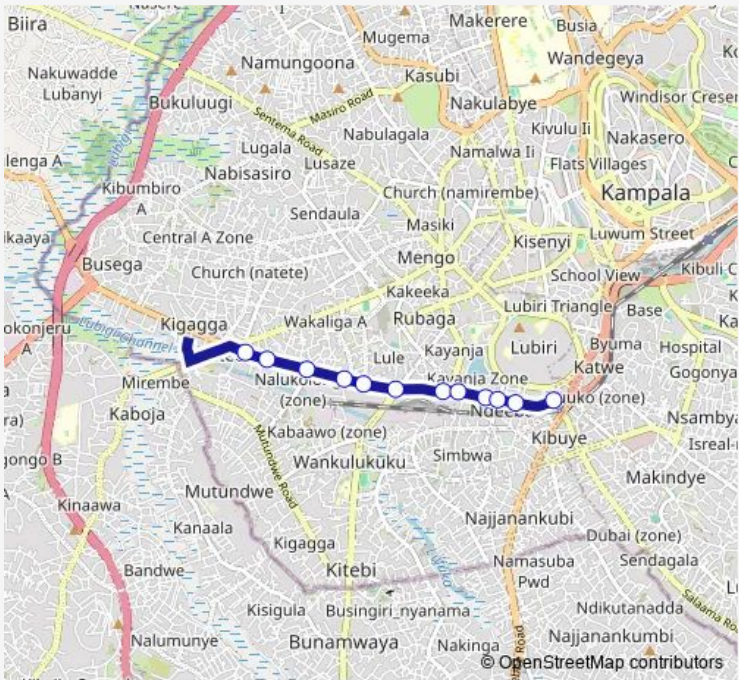

Bus Ka110 Kibuye Market Stage-Nateete Taxi Park

[Go to website](#)

Direction
 Nateete Fuel Station (Sasaka Rd) — Gapco Petro Station (Ndeeba)
 12 stops
[Open route schedule](#)

- Nateete Fuel Station (Sasaka Rd)
- Nateete Town Mosque (Masaka Rd)
- Nalukolongo Market
- Sure Petrol Station (Nalukolongo)
- Musigula (Masaka Rd)
- Kabuusu
- Petro City (Nabunya - Ndeeba)
- Dtb Banks Ndeeba
- Ndeeba Banks
- Nateete - Kobil Petro Station
- Total Petro Station - Ndeeba Banks
- Gapco Petro Station (Ndeeba)

Route schedule

Nateete Fuel Station (Sasaka Rd) — Gapco Petro Station (Ndeeba)

Monday	06:30-19:00
Tuesday	06:30-19:00
Wednesday	06:30-19:00
Thursday	06:30-19:00
Friday	06:30-19:00
Saturday	06:30-19:00
Sunday	06:30-19:00

Route info

Direction: Nateete Fuel Station (Sasaka Rd)

Stops: 12

Trip Duration: 0 hour 17 min

Ka110 — Kibuye Market Stage-Nateete Taxi Park **BusMaps**

Ka110 Bus time schedules and route maps are available in an offline PDF at busmaps.com. Use the busmaps.com website to see live bus times, train schedule or subway schedule, and step-by-step directions for all public transit in Kampala