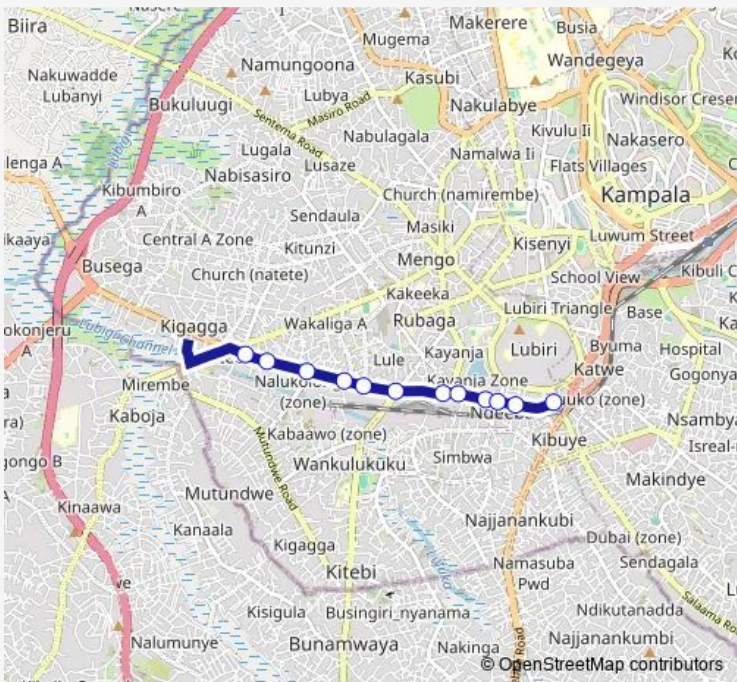

Bus KA110 Kibuye Market Stage-Nateete Taxi Park

[Go to website](#)

**Direction**  
 Nateete Fuel Station (Sasaka Rd) — Gapco Petro Station (Ndeeba)  
 12 stops  
[Open route schedule](#)

- Nateete Fuel Station (Sasaka Rd)
- Nateete Town Mosque (Masaka Rd)
- Nalukolongo Market
- Sure Petrol Station (Nalukolongo)
- Musigula (Masaka Rd)
- Kabuusu
- Petro City (Nabunya - Ndeeba)
- Dtb Banks Ndeeba
- Ndeeba Banks
- Nateete - Kobil Petro Station
- Total Petro Station - Ndeeba Banks
- Gapco Petro Station (Ndeeba)

Route schedule  
 Nateete Fuel Station (Sasaka Rd) — Gapco Petro Station (Ndeeba)

Monday	06:30-19:00
Tuesday	06:30-19:00
Wednesday	06:30-19:00
Thursday	06:30-19:00
Friday	06:30-19:00
Saturday	06:30-19:00
Sunday	06:30-19:00

**Route info**  
 Direction: Nateete Fuel Station (Sasaka Rd)  
 Stops: 12  
 Trip Duration: 0 hour 21 min

KA110 — Kibuye Market Stage-Nateete Taxi Park **BusMaps**

KA110 Bus time schedules and route maps are available in an offline PDF at [busmaps.com](https://busmaps.com). Use the [busmaps.com](https://busmaps.com) website to see live bus times, train schedule or subway schedule, and step-by-step directions for all public transit in Kampala

The schedule is provided in the local timezone. Times with "(+1)" indicate departures on the next day.

PDF file created on 2025-01-16

2024 BusMaps.com - All Rights Reserved