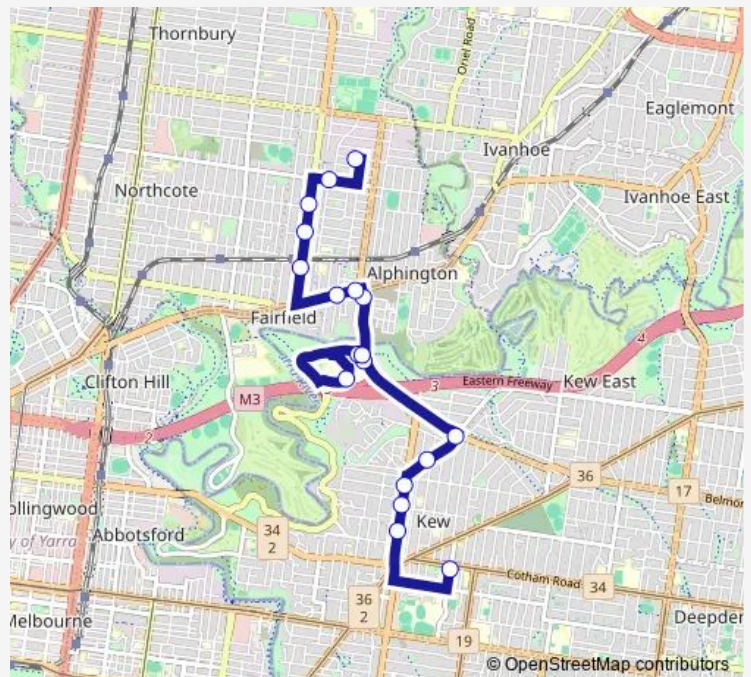

Mitchell St/Station St (Fairfield)

Sparks Ave/Separation St (Fairfield)

Perry St/Chingford St (Fairfield)

### Route schedule

Royal Talbot Rehabilitation Centre/Yarra Bvd (Kew) — Perry St/Chingford St (Fairfield)

Monday 11:30

Tuesday 11:30

Wednesday —

Thursday —

Friday 11:30

Saturday —

### Route info

Direction: Royal Talbot Rehabilitation Centre/Yarra Bvd (Kew)

Stops: 10

Trip Duration: 0 hour 15 min

## Direction

Endeavour foundation/Hutchinson Dr (Kew) — Perry St/Chingford St (Fairfield)

12 stops

[Open route schedule](#)

Endeavour foundation/Hutchinson Dr (Kew)

Guide Dogs Victoria/Chandler Hwy (Kew)

Royal Talbot Rehabilitation Centre/Yarra Bvd (Kew)