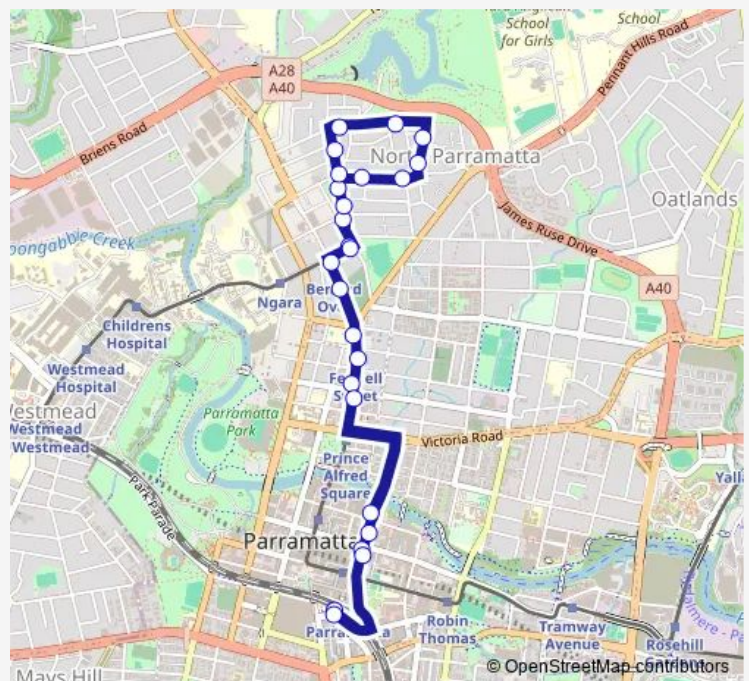

Thursday 08:52-19:05

Friday 08:52-19:05

Saturday 08:50-16:50

Sunday 09:50-15:50

Route info

Direction: Parramatta Station, Stand A2

Stops: 25

Trip Duration: 0 hour 28 min

609 — Parramatta to North Parramatta (Loop Service)

Church St After Grose St

Smith St After Phillip St

Smith St After George St

Parramatta Station, Stand B3

Direction

Parramatta Station, Stand A2 — Parramatta Station, Stand B3

38 stops

[Open route schedule](#)

Parramatta Station, Stand A2

Smith St At George St

Wilde Av At Phillip St

Church St After Grose St

Church St Before Albert St

Parramatta North Public School, Albert St

Friday 06:00-14:54

Saturday —

Sunday —

Route info

Direction: Parramatta Station, Stand A2

Stops: 38

Trip Duration: 0 hour 56 min

Gloucester Av At Prince St