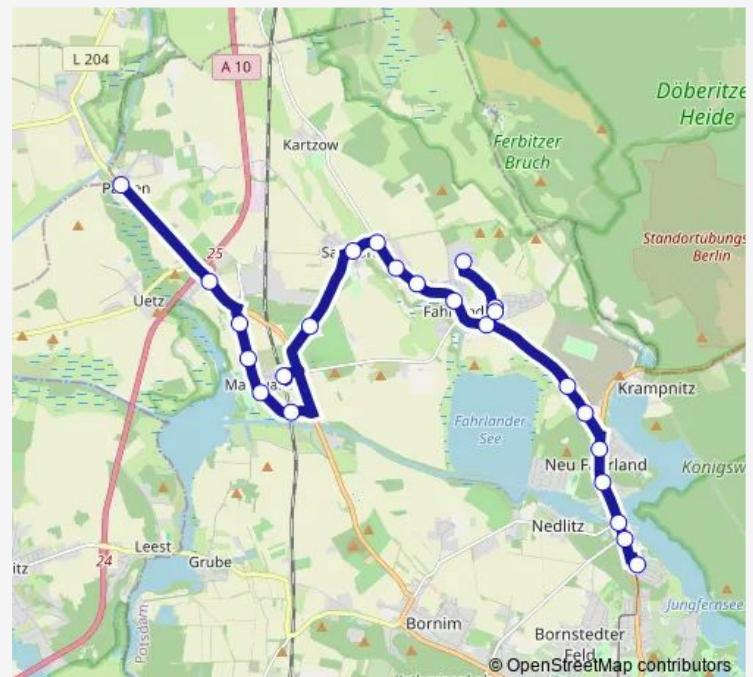

Wednesday 05:43-21:33

Thursday 05:43-21:33

Friday 05:43-21:33

Saturday —

Sunday —

Route info

Direction:

Stops: 0

Trip Duration: — min

Direction

Potsdam, Campus Jungfernsee — Potsdam, Kirche Kartzow

19 stops

[Open route schedule](#)

Potsdam, Campus Jungfernsee

Potsdam, Amundsenstr./Nedlitzer Str.

Potsdam, Römerschanze