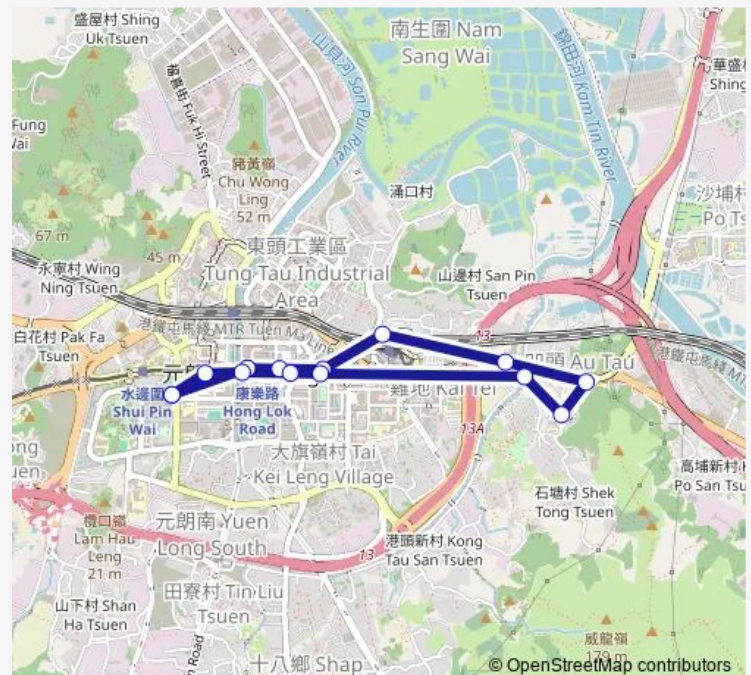

Route schedule

Yuen Long Stadium — Yuen Long Stadium

Monday	06:00-20:30
Tuesday	06:00-20:30
Wednesday	06:00-20:30
Thursday	06:00-20:30
Friday	06:00-20:30
Saturday	06:00-20:30
Sunday	06:00-20:30

Route info

Direction: Yuen Long Stadium

Stops: 14

Trip Duration: 0 hour 16 min

609 — Yuen Long Stadium - POK OI Hospital (Circular)

Tong Road (Outside House No.110)|Castle Peak Road -
Yuen Long, TAI Tong Road (Outside House No.110)