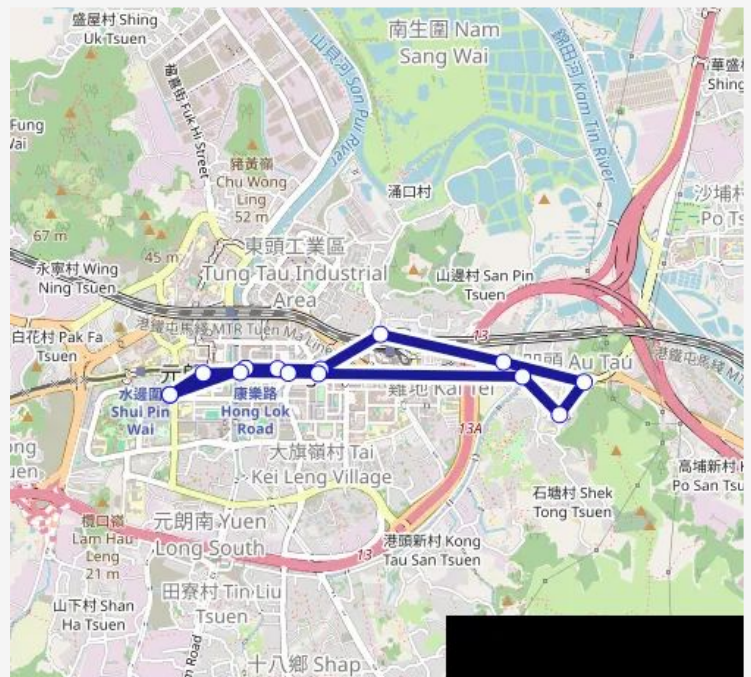

Route schedule

YUEN LONG STADIUM — YUEN LONG STADIUM

Monday	06:00-20:30
Tuesday	06:00-20:30
Wednesday	06:00-20:30
Thursday	06:00-20:30
Friday	06:00-20:30
Saturday	06:00-20:30
Sunday	06:00-20:30

Route info

Direction: YUEN LONG STADIUM

Stops: 14

Trip Duration: 0 hour 16 min

609 — Yuen Long Stadium - POK OI Hospital (Circular) **BusMaps**

Tong Road (Outside House No.110)|Castle Peak Road -
Yuen Long, TAI Tong Road (Outside House No.110)