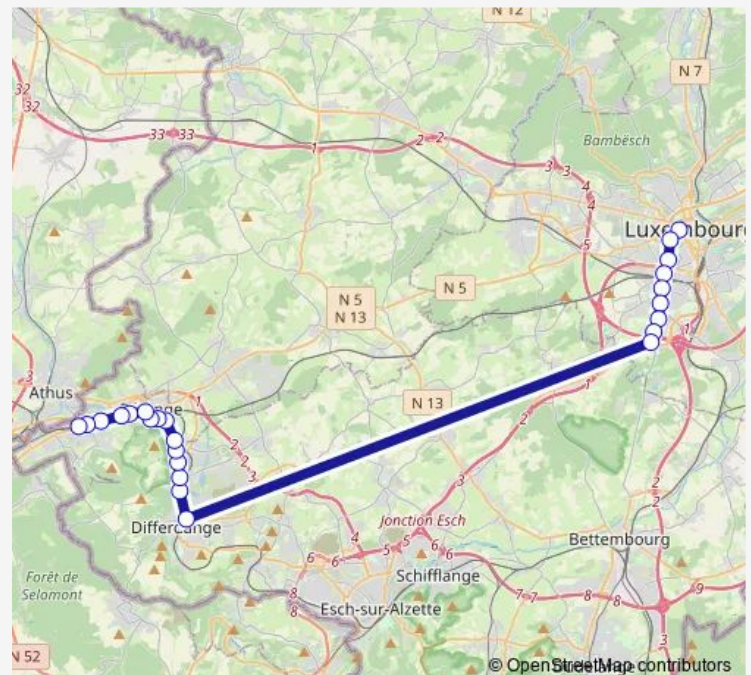

Hollerich, Assurances Sociales

Route schedule

Rodange, Gare routière — Luxembourg/Centre, Monterey

Monday 05:10-23:10

Tuesday 05:10-23:10

Wednesday 05:10-23:10

Thursday 05:10-23:10

Friday 05:10-23:10

Saturday 05:10-23:10

Sunday 08:10-20:10

Route info

Direction: Rodange, Gare routière

Stops: 24

Trip Duration: 0 hour 43 min

Hollerich, Heentze Park

Belair, Rheinsheim

Luxembourg/Centre, Monterey

Direction

Luxembourg/Centre, Monterey — Rodange, Gare routière

24 stops

[Open route schedule](#)

Luxembourg/Centre, Monterey

Belair, Rheinsheim

Hollerich, Heentze Park

Tuesday 05:30-23:30

Wednesday 05:30-23:30

Thursday 05:30-23:30

Friday 05:30-23:30

Saturday 05:30-23:30

Sunday 07:30-21:30

Route info

Direction: Luxembourg/Centre, Monterey