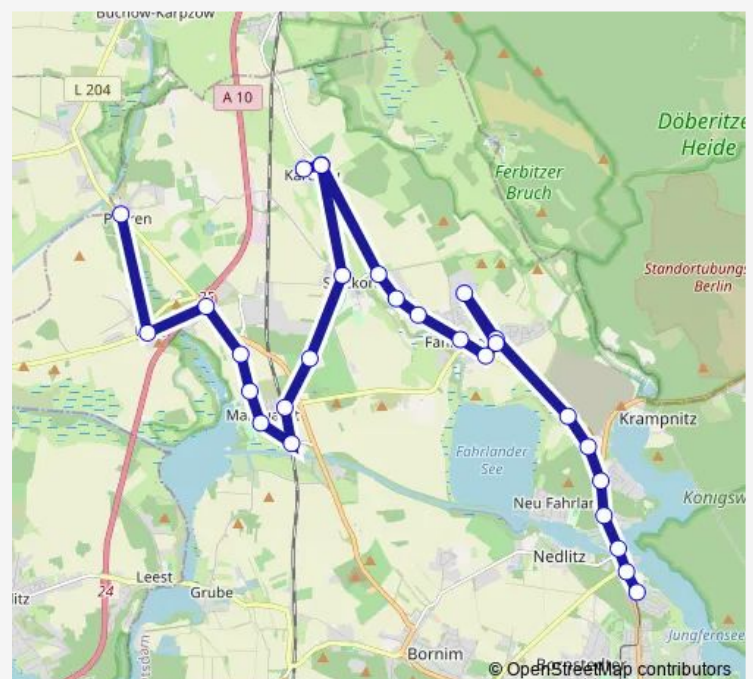

### Route schedule

Campus Jungfernsee — Paaren

Monday	06:13-00:33 <sup>+1</sup>
Tuesday	06:13-00:33 <sup>+1</sup>
Wednesday	06:53-00:33 <sup>+1</sup>
Thursday	06:13-21:13
Friday	06:13-00:33 <sup>+1</sup>
Saturday	07:03-00:33 <sup>+1</sup>
Sunday	07:03-23:33

### Route info

Direction: Campus Jungfernsee

Stops: 28

Trip Duration: 0 hour 51 min

609

BusMaps

Eisenbahnbrücke Marquardt

Schloss Marquardt

Schule Marquardt

Am Wald

Fährweg

Kirche Uetz

Paaren