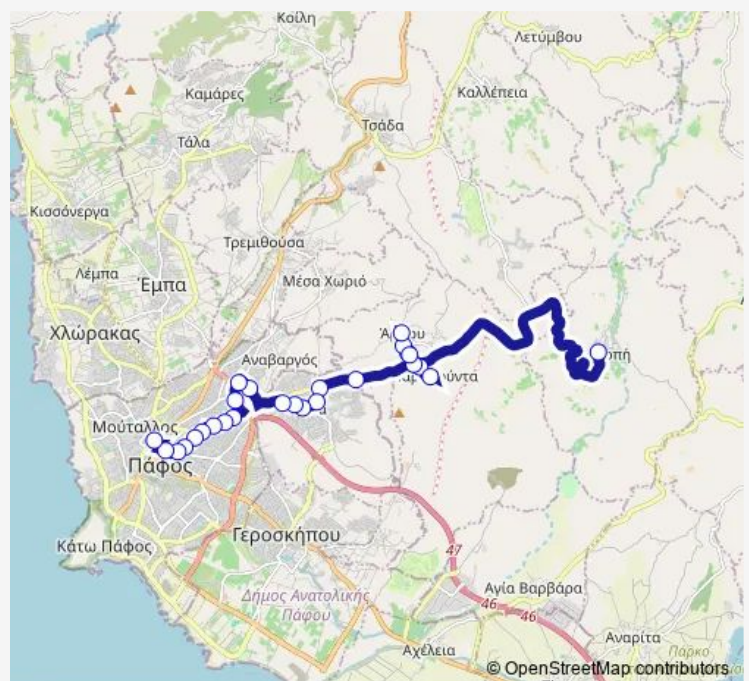

Aristotelous Ave. - Oikonomou Dositheou

Dimokratias Ave. - Mariou

Elefth. Venizelou Ave. - Eirinis

Elefth. Venizelou Ave. - Chanion

Citizen Service Centre 2

Route schedule

Episkopi Pafos Square — Karavella Bus Station

Monday 07:00-15:00

Tuesday 07:00-15:00

Wednesday 07:00-15:00

Thursday 07:00-15:00

Friday 07:00-15:00

Saturday 09:40-13:20

Sunday —

Route info

Direction: Episkopi Pafos Square

Stops: 27

Trip Duration: 0 hour 40 min

Nikolaou Nikolaidi Ave. - Irodou Attikou

Nikolaou Nikolaidi Ave. - Irakleous

Nikolaou Nikolaidi Ave. - Ioanni Kapodistria

Nikolaou Nikolaidi Ave. - Kinyra

Wednesday 07:50-15:40

Thursday 07:50-15:40

Friday 07:50-15:40

Saturday 09:00-12:40

Sunday —

Route info

Direction: Karavella Bus Station

Stops: 27