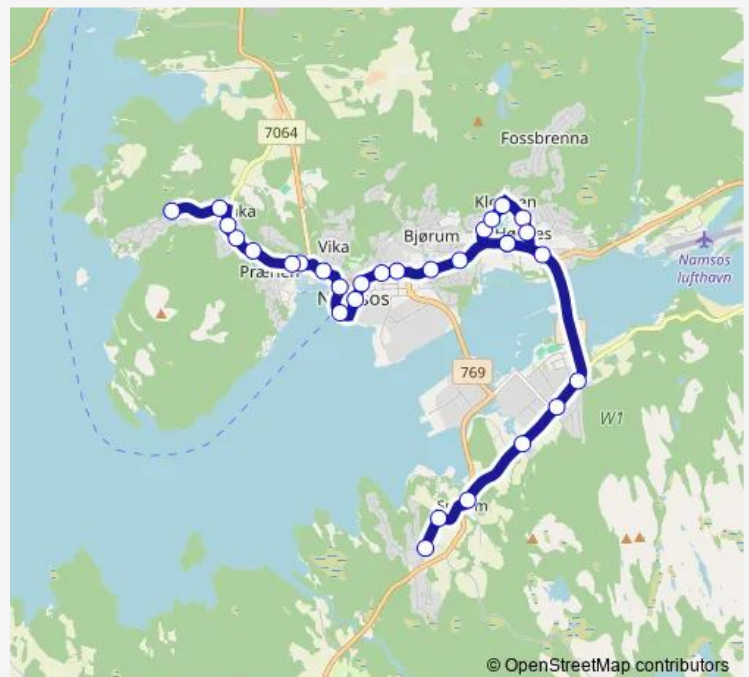

Thursday 07:30-20:00

Friday 07:30-20:00

Saturday 10:30-15:30

Sunday —

Route info

Direction: Svea

Stops: 30

Trip Duration: 0 hour 25 min