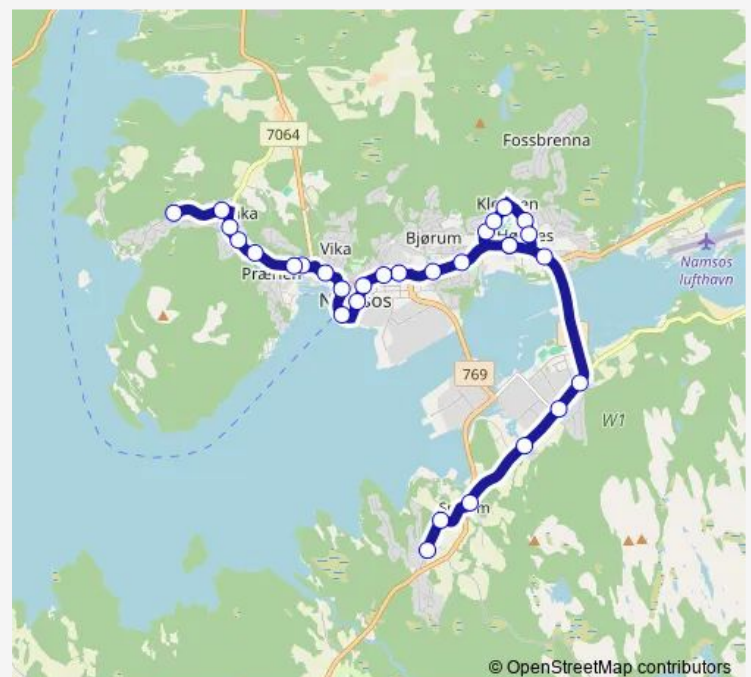

### Route schedule

Svea — Gullholmstranda

Monday 07:30-20:00

Tuesday 07:30-20:00

Wednesday 07:30-20:00

Thursday 07:30-20:00

Friday 07:30-20:00

Saturday 10:30-15:30

### Route info

Direction: Svea

Stops: 30

Trip Duration: 0 hour 25 min

© OpenStreetMap contributors

609 — Svea - Gullholmstrand Bybuss

BusMaps

Namsos storsenter