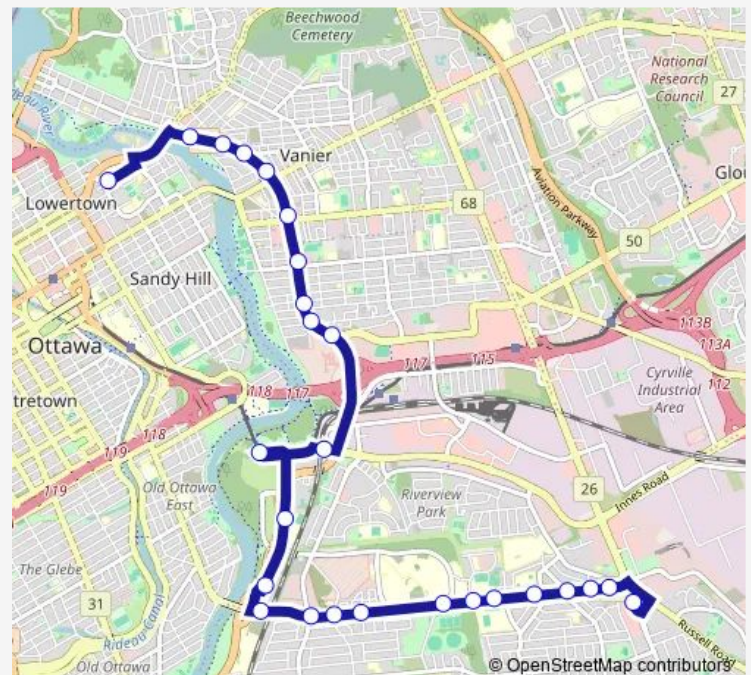

Saturday —

Sunday —

Route info

Direction: OLD ST Patrick / Beausoleil

Stops: 29

Trip Duration: 0 hour 25 min

Smyth / Lynda

Smyth / Roger Guindon

Smyth / Dauphin

Smyth / Haig

Smyth / Saunderson

Smyth / Cuba

Smyth / Othello

Elmvale Mall Stop (B)

Direction

Elmvale Mall Stop (B) — OLD ST Patrick / Beausoleil

26 stops

[Open route schedule](#)

Elmvale Mall Stop (B)

Smyth / Russell

Smyth / Cuba

Smyth / Saunderson

Smyth / Haig

Smyth / Botsford Street South

Thursday 08:10-08:29

Friday 08:10-08:29

Saturday —

Sunday —

Route info

Direction: Elmvale Mall Stop (B)

Stops: 26

Trip Duration: 0 hour 28 min