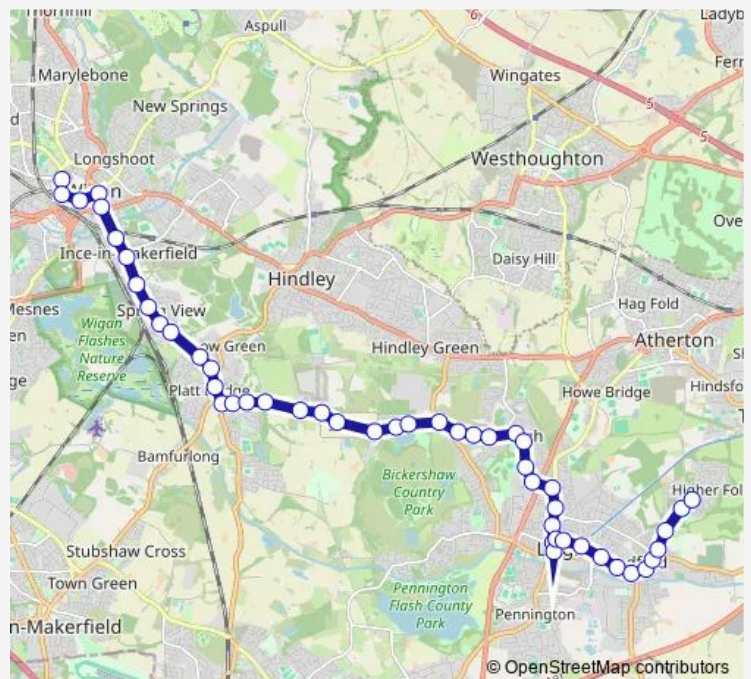

Leigh Bus Station

Leigh Town Hall

The Avenue

Route schedule

Royal Drive — Wigan Bus Station

Monday 04:37-18:21

Tuesday 04:37-18:21

Wednesday 04:37-18:21

Thursday 04:37-18:21

Friday 04:37-18:21

Saturday 04:25-17:59

Sunday 07:31-17:21

Route info

Direction: Royal Drive

Stops: 56

Trip Duration: 0 hour 57 min

Coronation Street

Taylors Lane

Henry Street

Cemetery Road

Westwood Lane

Chorley Street

Lancaster Street

Orrell Street

Thursday 18:12-23:30

Friday 18:12-23:30

Saturday 00:00-23:30

Sunday 18:21-23:17

Route info

Direction: Royal Drive

Stops: 56

Trip Duration: 0 hour 49 min