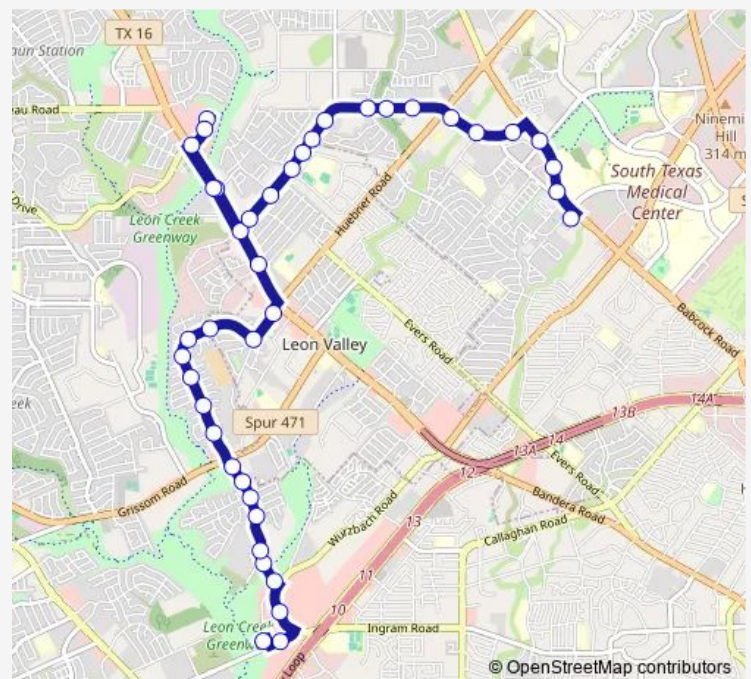

Bandera Opposite Westchase

Route schedule

Stmc Transit Center West Side — Ingram Transit Center

Monday 06:20-21:20

Tuesday 06:20-21:20

Wednesday 06:20-21:20

Thursday 06:20-21:20

Friday 06:20-21:20

Saturday 06:24-21:24

Sunday 06:24-21:24

Route info

Direction: Stmc Transit Center West Side

Stops: 40

Trip Duration: 0 hour 31 min

609 — Ingram / Mainland / Medical Center

Bandera & Eckhert

Bandera & Bandera Pass Dr.

Bandera & Huebner

Huebner & Timberhill

Timberhill & Blacksmith Ln.

Timberhill & Fellowood

Timberhill & Foxwood

Timberhill & Clear Water

Timberhill & Cabin Creek

Route info

Direction: Ingram Transit Center

Stops: 41

Trip Duration: 0 hour 33 min

Eckhert & Linkcrest Dr.

Eckhert Opposite Woodchase

Eckhert Opposite John Marshall St.

Eckhert IN Front OF John Marshall H