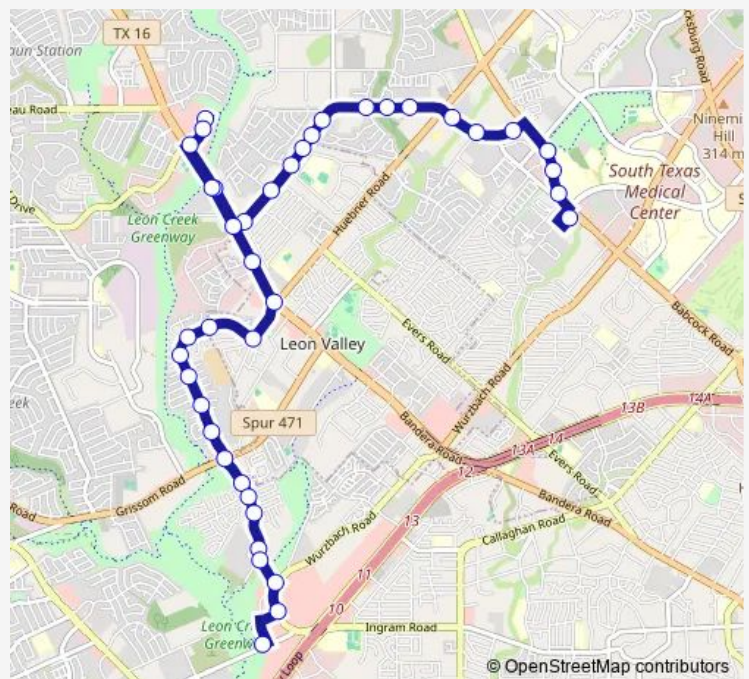

Bandera & Westchase

Route schedule

INGRAM TRANSIT CENTER — STMC TRANSIT CENTER WEST SIDE

Monday	05:35-20:35
Tuesday	05:35-20:35
Wednesday	05:35-20:35
Thursday	05:35-20:35
Friday	05:35-20:35
Saturday	05:35-20:35
Sunday	05:35-20:35

Route info

Direction: INGRAM TRANSIT CENTER

Stops: 41

Trip Duration: 0 hour 31 min

609 — Ingram / Mainland / Medical Center

Mainland & Bandera

Mainland AT WAL-Mart Supercenter

MAINLAND & FIRST WALMART ENTRANCE

Tuesday 06:20-21:20

Wednesday 06:20-21:20

Thursday 06:20-21:20

Friday 06:20-21:20

Saturday 06:24-21:24

Sunday 06:24-21:24

Route info

Direction: STMC TRANSIT CENTER WEST SIDE

Stops: 40

Trip Duration: 0 hour 31 min

Huebner & Timberhill

Timberhill & Blacksmith Ln.

Timberhill & Fellowood

Timberhill & Foxwood

Timberhill & Clear Water

Timberhill & Cabin Creek