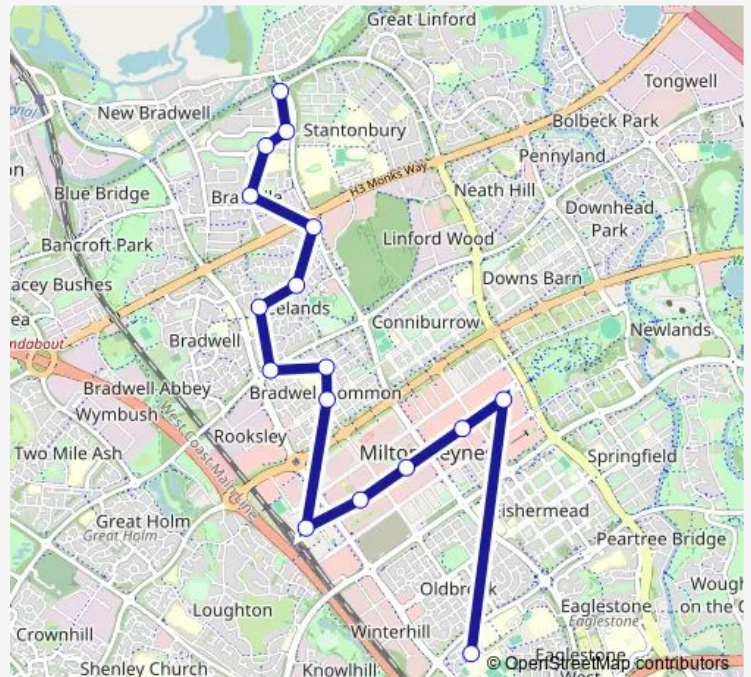

Bus 609 Bradville - Central Milton Keynes - Leadenhall

[Go to website](#)

Direction

St Paul's Catholic School — Marlborough Roundabout

16 stops

[Open route schedule](#)

St Paul's Catholic School

Theatre District

The Point

Central Business Exchange

Santander House

Central Railway Station

The Countryman PH

Burnham Drive

Rooksley Roundabout East

Heelands Local Centre

Langcliffe Drive

Stantonbury Roundabout South

Mercers Drive

Kingsfold

Barry Avenue

Marlborough Roundabout

Route schedule

St Paul's Catholic School — Marlborough Roundabout

Monday 15:45

Tuesday 15:45

Wednesday 15:45

Thursday 15:45

Friday 14:45

Saturday —

Sunday —

Route info

Direction: St Paul's Catholic School

Stops: 16

Trip Duration: 0 hour 30 min

609 — Bradville - Central Milton Keynes - Leadenhall