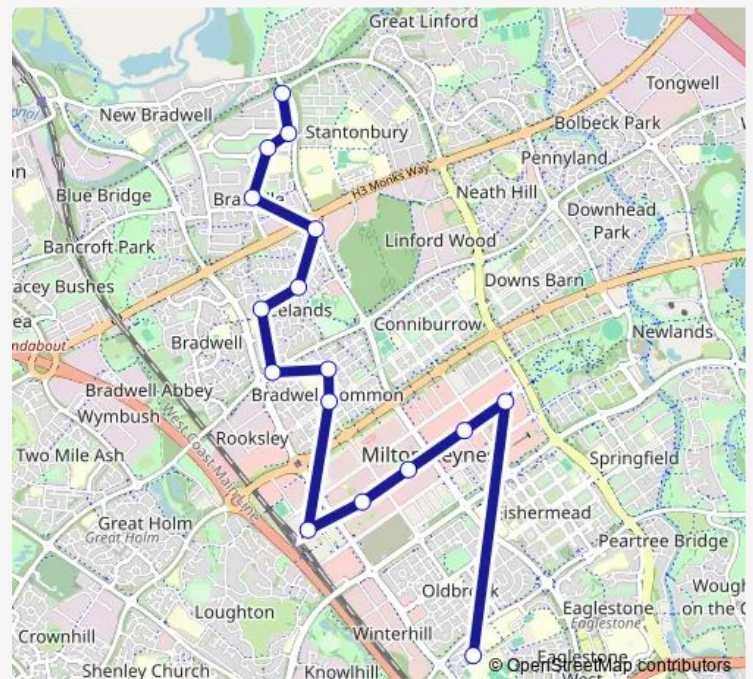

Bus 609 Bradville - Central Milton Keynes - Leadenhall

[Go to website](#)

Direction

St Paul's Catholic School — Marlborough Roundabout

16 stops

[Open route schedule](#)

St Paul's Catholic School

Theatre District

The Point

Central Business Exchange

Santander House

Central Railway Station

The Countryman PH

Burnham Drive

Rooksley Roundabout East

Heelands Local Centre

Langcliffe Drive

Stantonbury Roundabout South

Mercers Drive

Kingsfold

Barry Avenue

Marlborough Roundabout

Route schedule

St Paul's Catholic School — Marlborough Roundabout

Monday 15:45

Tuesday 15:45

Wednesday 15:45

Thursday 15:45

Friday 14:45

Saturday —

Sunday —

Route info

Direction: St Paul's Catholic School

Stops: 16

Trip Duration: 0 hour 30 min

609 — Bradville - Central Milton Keynes - Leadenhall