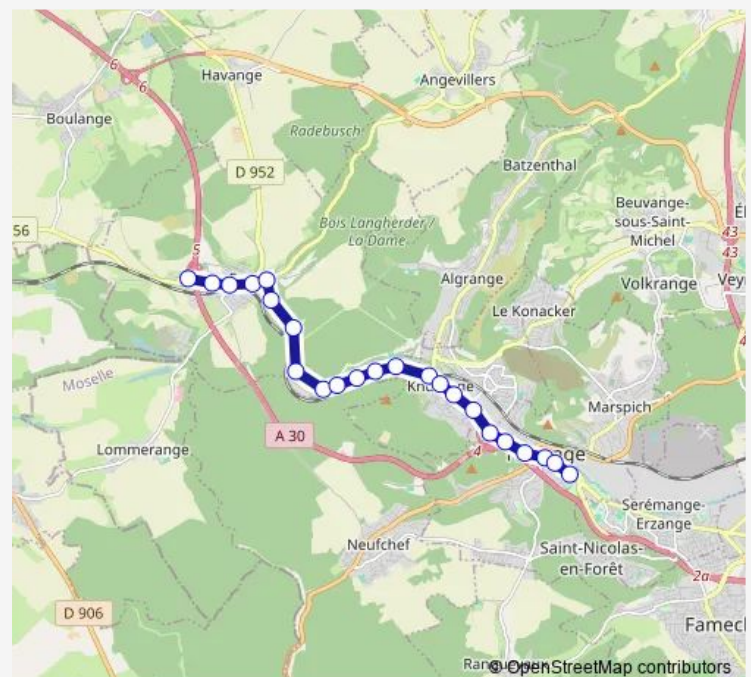

### Direction

Super U — Hôpital - Hayange

23 stops

[Open route schedule](#)

Super U

Collège Marie Curie

Gare - Fontoy

Eglise DE Fontoy

### Route schedule

Super U — Hôpital - Hayange

Monday 05:30-20:00

Tuesday 05:30-20:00

Wednesday 05:30-20:00

Thursday 05:30-20:00

Friday 05:30-20:00

Saturday 06:57-19:59

### Route info

Direction: Super U

Stops: 23

Trip Duration: 0 hour 23 min

S05 — Fontoy Super U <-> Hayange Hôpital

Esplanade (Fresque)

Hôpital - Hayange

## Direction

Hôpital - Hayange — Super U

23 stops

[Open route schedule](#)

Hôpital - Hayange

Esplanade (Fensch)

Paix - Hayange

Station Foch