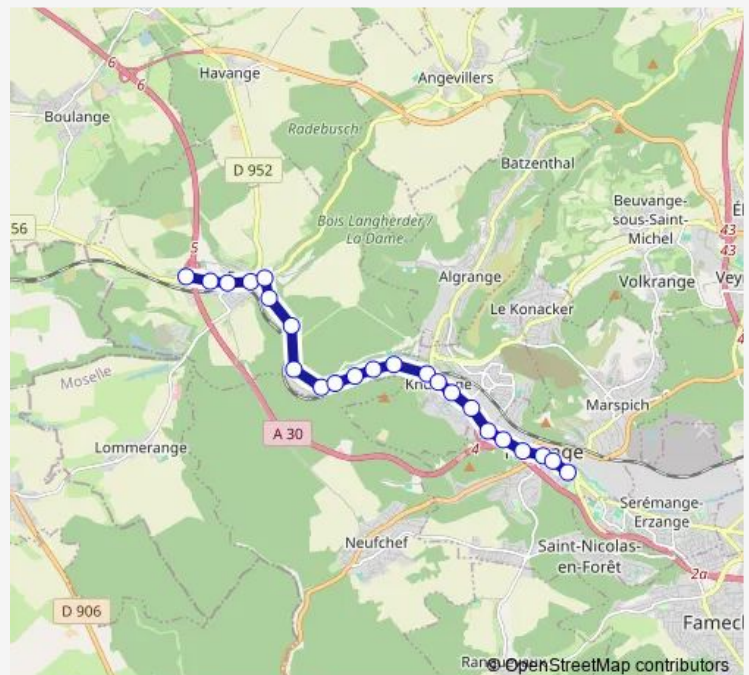

Bus S05 Fontoy Super U <-> Hayange Hôpital

[Go to website](#)

Direction

Super U — Hôpital - Hayange

23 stops

[Open route schedule](#)

Super U

Collège Marie Curie

STE Berthe

Station Foch

Eglise ST Martin

Route schedule

Super U — Hôpital - Hayange

Monday 05:30-20:00

Tuesday 05:30-20:00

Wednesday 05:30-20:00

Thursday 05:30-20:00

Friday 05:30-20:00

Saturday 06:57-19:59

Sunday —

Route info

Direction: Super U

Stops: 23

Trip Duration: 0 hour 25 min

S05 — Fontoy Super U <-> Hayange Hôpital

Esplanade (Fresque)

Hôpital - Hayange

Direction

Hôpital - Hayange — Super U

23 stops

[Open route schedule](#)

Hôpital - Hayange