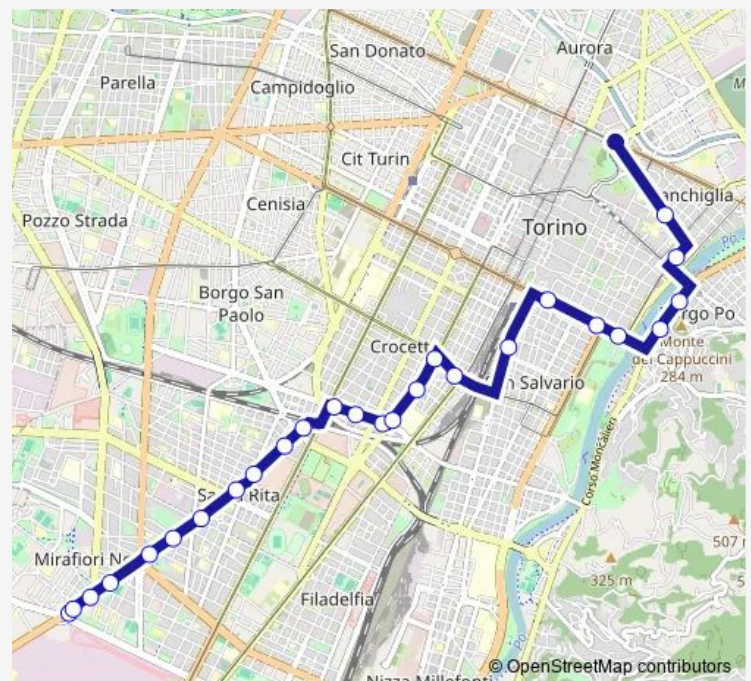

Fermata 312 - Pitagora

### Route schedule

Fermata 5069 - Palazzo Nuovo — Fermata 5102 - Cattaneo Cap

Monday 04:00-05:00

Tuesday 04:00-05:00

Wednesday —

Thursday —

Friday 25:00-02:00<sup>+1</sup>

Saturday 04:00-02:00<sup>+1</sup>

### Route info

Direction: Fermata 5069 - Palazzo Nuovo

Stops: 25

Trip Duration: 0 hour 25 min

Fermata 310 - Omero

Fermata 2389 - Omero Ovest

Fermata 308 - Cattaneo

Fermata 5102 - Cattaneo Cap

## Route info

Direction: Fermata 5102 - Cattaneo Cap

Stops: 26

Trip Duration: 0 hour 25 min

Fermata 635 - Vittorio Veneto Est

Fermata 5069 - Palazzo Nuovo

S05 Bus time schedules and route maps are available in an offline PDF at [busmaps.com](https://busmaps.com). Use the [busmaps.com](https://busmaps.com) website to see live bus times, train schedule or subway schedule, and step-by-step directions for all public transit in Turin