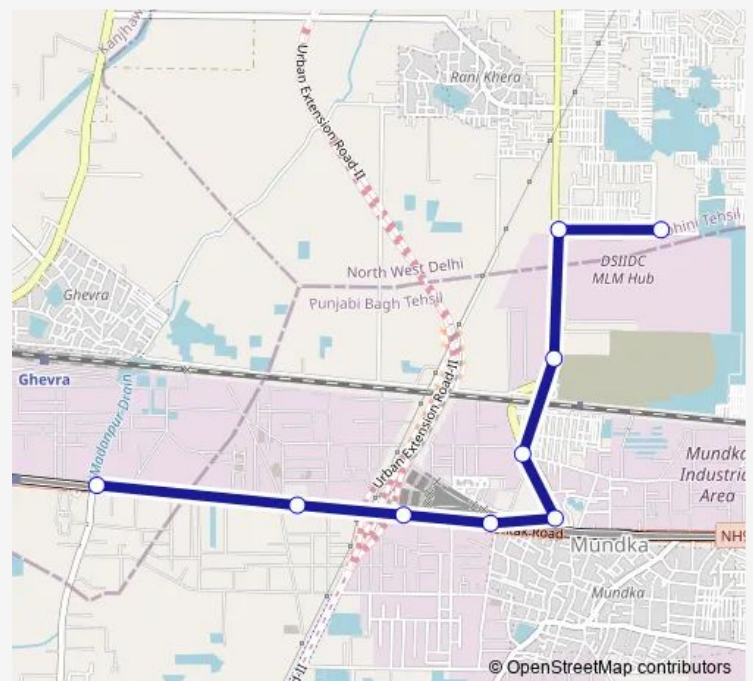

Bus 219Istldown

[Go to website](#)

Direction

Hiran Kudna Crossing — Rani Khera Depot Iii

9 stops

[Open route schedule](#)

Hiran Kudna Crossing

Mile Stone Factory

Shiv Shanker Dharam Kata

Mundka School

Mundka School (Rani Khera Road)

Friends Enclave Mundka

Mundka Railway Station

Rani Khera Depot Crossing

Rani Khera Depot Iii

Route schedule

Hiran Kudna Crossing — Rani Khera Depot Iii

Monday 06:30-17:20

Tuesday 06:30-17:20

Wednesday 06:30-17:20

Thursday 06:30-17:20

Friday 06:30-17:20

Saturday 06:30-17:20

Sunday 06:30-17:20

Route info

Direction: Hiran Kudna Crossing

Stops: 9

Trip Duration: 0 hour 19 min

219Istdown Bus time schedules and route maps are available in an offline PDF at busmaps.com. Use the busmaps.com website to see live bus times, train schedule or subway schedule, and step-by-step directions for all public transit in New Delhi