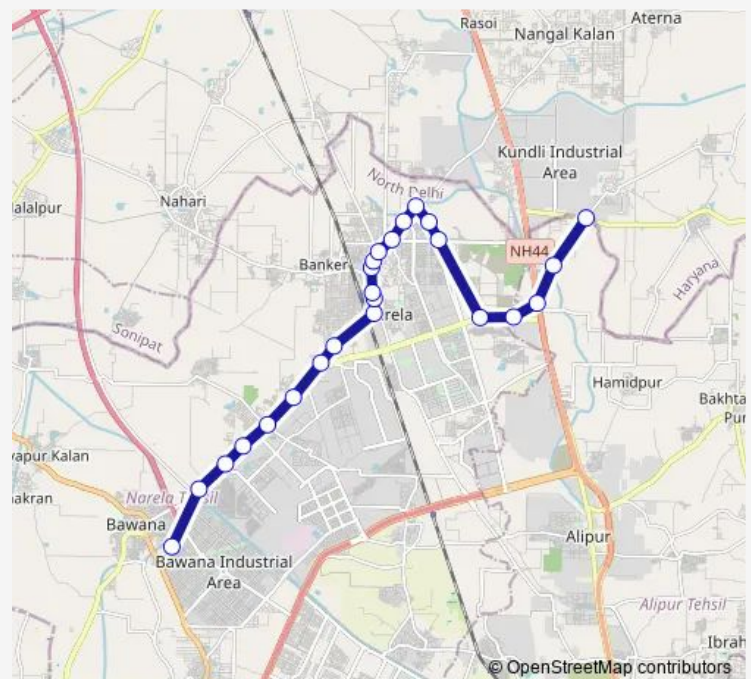

### Route schedule

Bawana Sec 1 Cluster Depot — Singhu School (T)

Monday 04:17-07:59

Tuesday 04:17-07:59

Wednesday 04:17-07:59

Thursday 04:17-07:59

Friday 04:17-07:59

Saturday 04:17-07:59

### Route info

Direction: Bawana Sec 1 Cluster Depot

Stops: 24

Trip Duration: 1 hour 5 min

■ 144stlup

Singhola Village GT Road

Singhu Village

Singhu School (T)