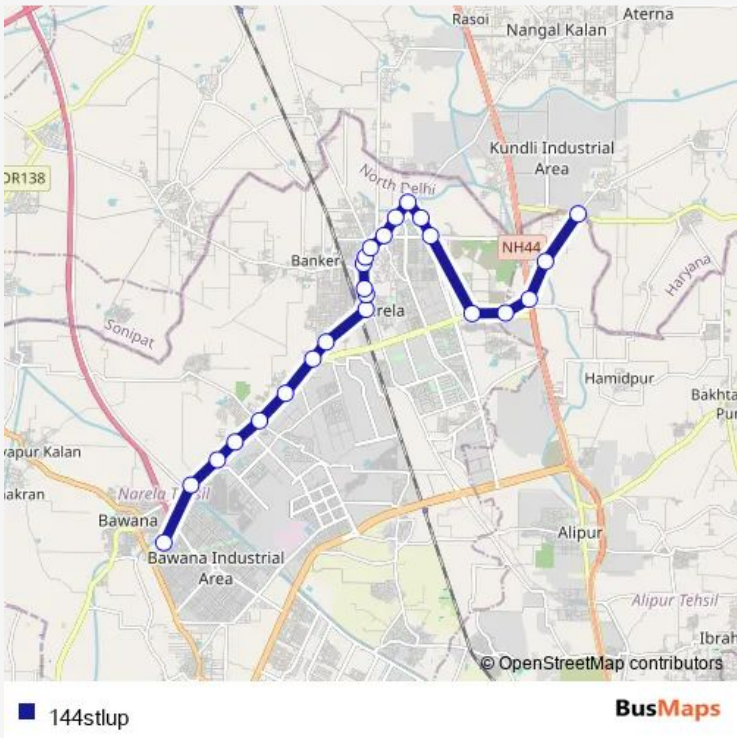

Bus 144stlup

[Go to website](#)

Direction
 Bawana Sec 1 Cluster Depot — Singhu School (T)
 24 stops
[Open route schedule](#)

- Bawana Sec 1 Cluster Depot
-
- JJ Colony Bawana Road
-
- Jain Shukla Mandir
-
- Delhi Jal Board Bawana
-
- Sannoath Crossing / Ghoga Crossing
-
- Kaushal Devi Netraheen Ashram
-
- Bharat Mata School
-
- Maharaja Agrassen School
-
- New Anaj Mandi Xing
-
- Old Anaj Mandi
-
- Narela Primary School
-
- Narela Terminal
-
- Police Station Narela
-
- Safiyabad Crossing
-
- Ramdev Chowk Pithori Jhori
-
- Kanya Gurukul Narela
-
- Sec A 5 and 8 Narela Desu Colony
-
- Police Colony Narela
-
- Sec A 5 Crossing Narela
-
- B-2 Narela E Block
-
- Singhola Village

Route schedule
 Bawana Sec 1 Cluster Depot — Singhu School (T)

Monday	04:17-07:59
Tuesday	04:17-07:59
Wednesday	04:17-07:59
Thursday	04:17-07:59
Friday	04:17-07:59
Saturday	04:17-07:59
Sunday	04:17-07:59

Route info
 Direction: Bawana Sec 1 Cluster Depot
 Stops: 24
 Trip Duration: 1 hour 5 min

Singhola Village GT Road

Singhu Village

Singhu School (T)

144stlup Bus time schedules and route maps are available in an offline PDF at busmaps.com. Use the busmaps.com website to see live bus times, train schedule or subway schedule, and step-by-step directions for all public transit in Alipur

The schedule is provided in the local timezone. Times with "(+1)" indicate departures on the next day.

PDF file created on 2025-01-16

2024 BusMaps.com - All Rights Reserved