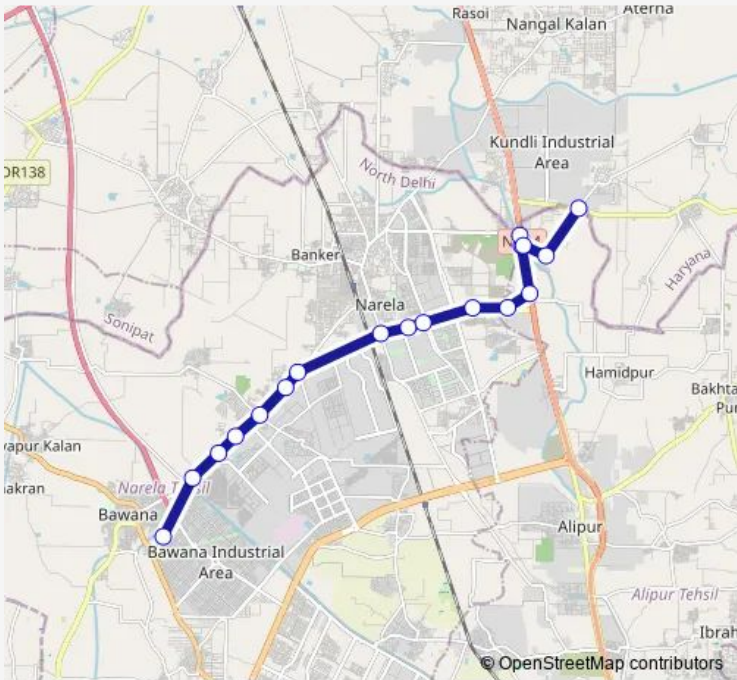

Bus 144stlup

[Go to website](#)

Direction
 Bawana Sec 1 Cluster Depot — Singhu School (T)
 18 stops
[Open route schedule](#)

- Bawana Sec 1 Cluster Depot
- Bawana JJ Colony Crpf Camp
- Jain Bekhunth Mandir
- Delhi Jal Board Bawana
- Sannoth Crossing / Ghoga Crossing
- Kaushal Devi Netraheen Ashram
- Vishal Enclave (Bawana Road)
- Munim Ji Ka Bagh
- Kasturi Ram School
- Harish Chandra Hospital
- B-2 Narela E Block
- Singhola Village
- Singhola Village GT Road
- Singhu Village Crossing
- Singhu Border GT Road
- Singhu Village Crossing
- Singhu Village
- Singhu School (T)

Route schedule
 Bawana Sec 1 Cluster Depot — Singhu School (T)

Monday	04:17-07:59
Tuesday	04:17-07:59
Wednesday	04:17-07:59
Thursday	04:17-07:59
Friday	04:17-07:59
Saturday	04:17-07:59
Sunday	04:17-07:59

Route info
 Direction: Bawana Sec 1 Cluster Depot
 Stops: 18
 Trip Duration: 0 hour 56 min

144stlup Bus time schedules and route maps are available in an offline PDF at busmaps.com. Use the busmaps.com website to see live bus times, train schedule or subway schedule, and step-by-step directions for all public transit in Alipur