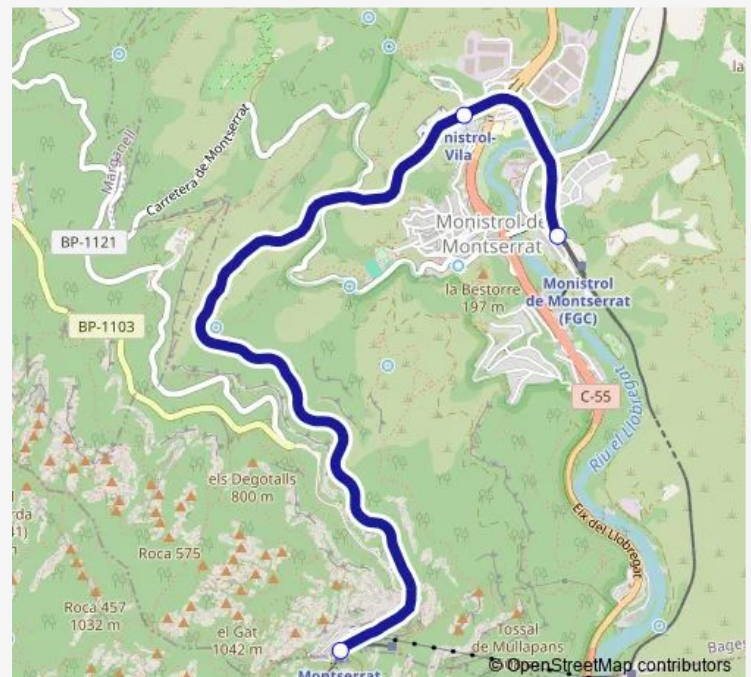

**Funicular Mm Cremallera Montserrat**[Go to website](#)**Direction**

Montserrat — Monistrol de Montserrat

3 stops

[Open route schedule](#)

Montserrat

Monistrol-Vila

Monistrol de Montserrat

**Route schedule**

Montserrat — Monistrol de Montserrat

Monday	08:15-19:15
Tuesday	08:15-18:15
Wednesday	08:15-18:15
Thursday	08:15-18:15
Friday	08:15-18:15
Saturday	08:15-19:15
Sunday	08:15-19:15

**Route info**

Direction: Montserrat

Stops: 3

Trip Duration: 0 hour 20 min

■ Mm — Cremallera Montserrat

**Direction**

Monistrol de Montserrat — Montserrat

3 stops

[Open route schedule](#)

Monistrol de Montserrat

## Route info

Direction: Monistrol de Montserrat

Stops: 3

Trip Duration: 0 hour 20 min

Mm Funicular time schedules and route maps are available in an offline PDF at [busmaps.com](https://busmaps.com). Use the [busmaps.com](https://busmaps.com) website to see live bus times, train schedule or subway schedule, and step-by-step directions for all public transit in Monistrol de Montserrat