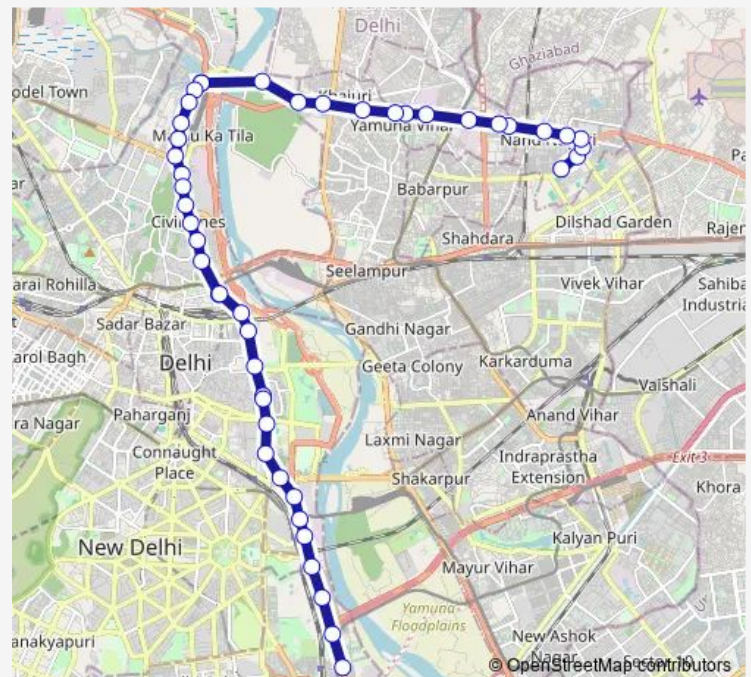

Thursday 07:18-21:28

Friday 07:18-21:28

Saturday 07:18-21:28

Sunday 07:18-21:28

Route info

Direction: Nand Nagari Terminal

Stops: 43

Trip Duration: 1 hour 35 min