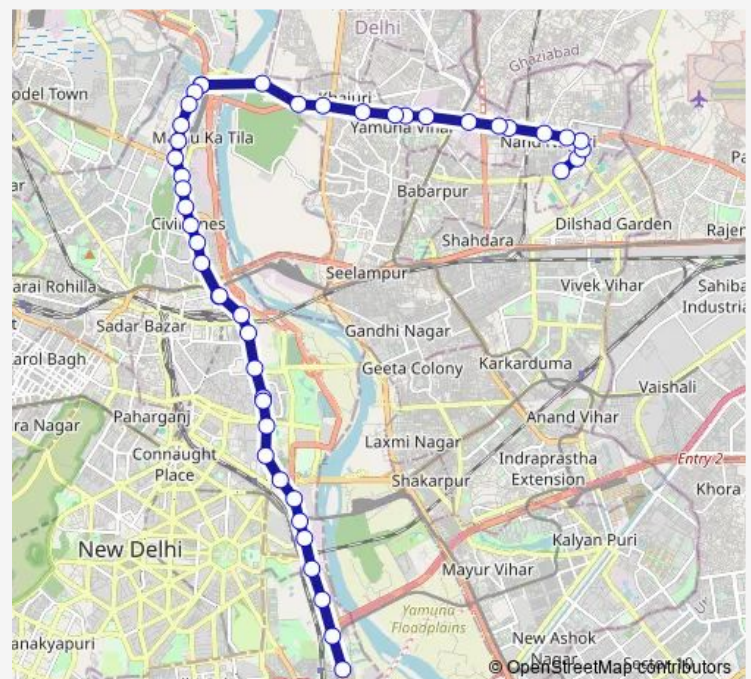

### Route schedule

Nand Nagari Terminal — Isbt Sarai Kale Khan

Monday 07:18-21:28

Tuesday 07:18-21:28

Wednesday 07:18-21:28

Thursday 07:18-21:28

Friday 07:18-21:28

Saturday 07:18-21:28

### Route info

Direction: Nand Nagari Terminal

Stops: 43

Trip Duration: 1 hour 35 min

261down

Mall Road

Khyber Pass

Vidhan Sabha Metro Station