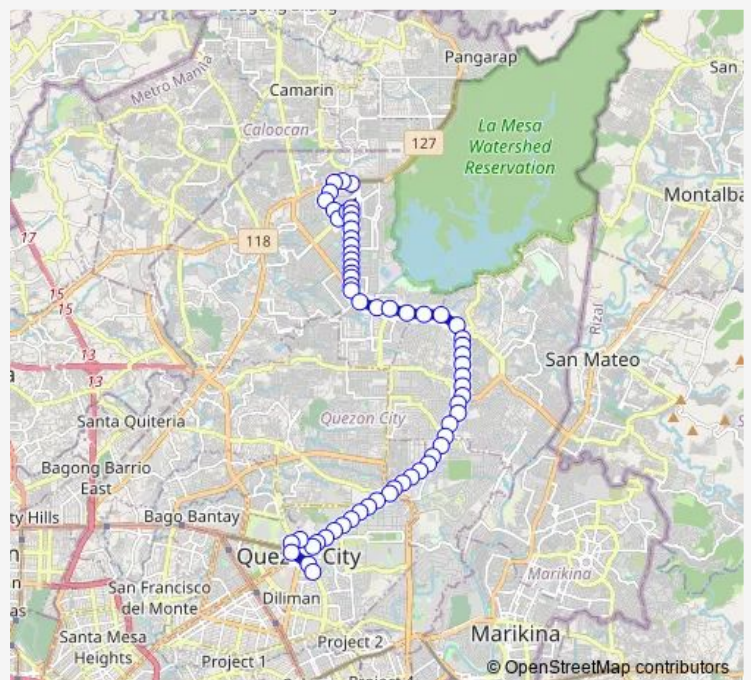

Mindanao Avenue / Belfast Intersection, Quezon City

Mindanao Avenue, Quezon City

Regalado Highway / Mindanao Avenue Intersection, Quezon City

Regalado Highway, Quezon City

Regalado Highway, Quezon City

Regalado Highway / Sforza Intersection, Quezon City

Regalado Highway / Brookside Intersection, Quezon City

Regalado Highway, Quezon City

Regalado Highway, Quezon City

Regalado Highway, Quezon City

Regalado Highway, Quezon City

Regalado Highway, Quezon City

Regalado Highway / Burbank Intersection Quezon City

Route schedule

SM Public Transport Terminal, Regalado Highway, Quezon City — Kalayaan Ave / Mayaman Intersection, Quezon City, Manila

Monday	00:00
Tuesday	00:00
Wednesday	00:00
Thursday	00:00
Friday	00:00
Saturday	00:00
Sunday	00:00

Route info

Direction: SM Public Transport Terminal, Regalado Highway, Quezon City

Stops: 61

Trip Duration: 1 hour 19 min

■ Lagro-City Hall

Regalado Highway, Quezon City

Regalado Highway / Commonwealth Avenue Intersection,
Quezon City