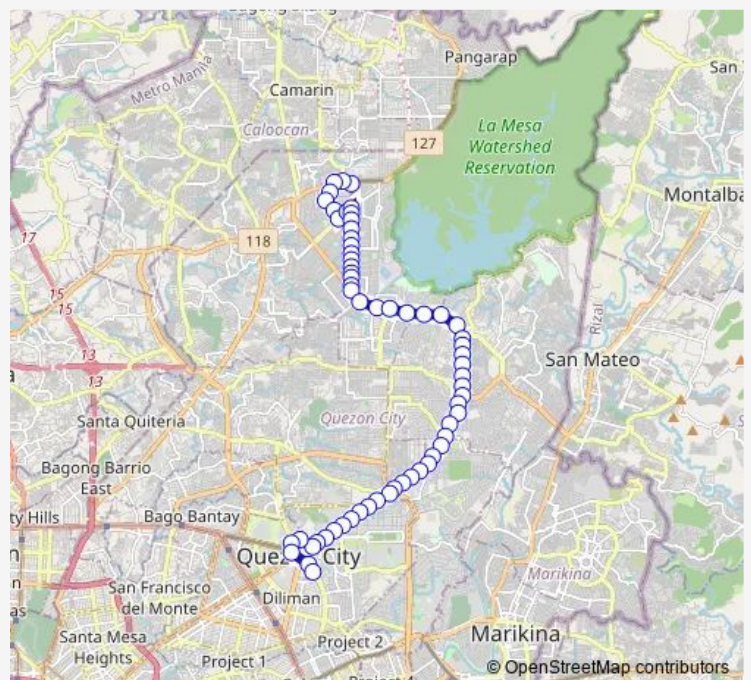

SM Public Transport Terminal, Regalado Highway, Quezon City

Quirino Highway / Maligaya Intersection, Caloocan City

Robinsons Nova Market, Quirino Highway, Caloocan City

Belfast / Bulalakaw Intersection, Quezon City

Regalado Highway, Quezon City

Regalado Highway, Quezon City

Regalado Highway / Sforza Intersection, Quezon City

Regalado Highway / Brookside Intersection, Quezon City

Regalado Highway, Quezon City

Regalado Highway, Quezon City

Regalado Highway, Quezon City

Regalado Highway, Quezon City

Regalado Highway, Quezon City

Regalado Highway / Burbank Intersection Quezon City

**Route schedule**

SM Public Transport Terminal, Regalado Highway, Quezon City — Kalayaan Ave / Mayaman Intersection, Quezon City, Manila

Monday	00:00
Tuesday	00:00
Wednesday	00:00
Thursday	00:00
Friday	00:00
Saturday	00:00
Sunday	00:00

**Route info**

Direction: SM Public Transport Terminal, Regalado Highway, Quezon City

Stops: 61

Trip Duration: 1 hour 19 min